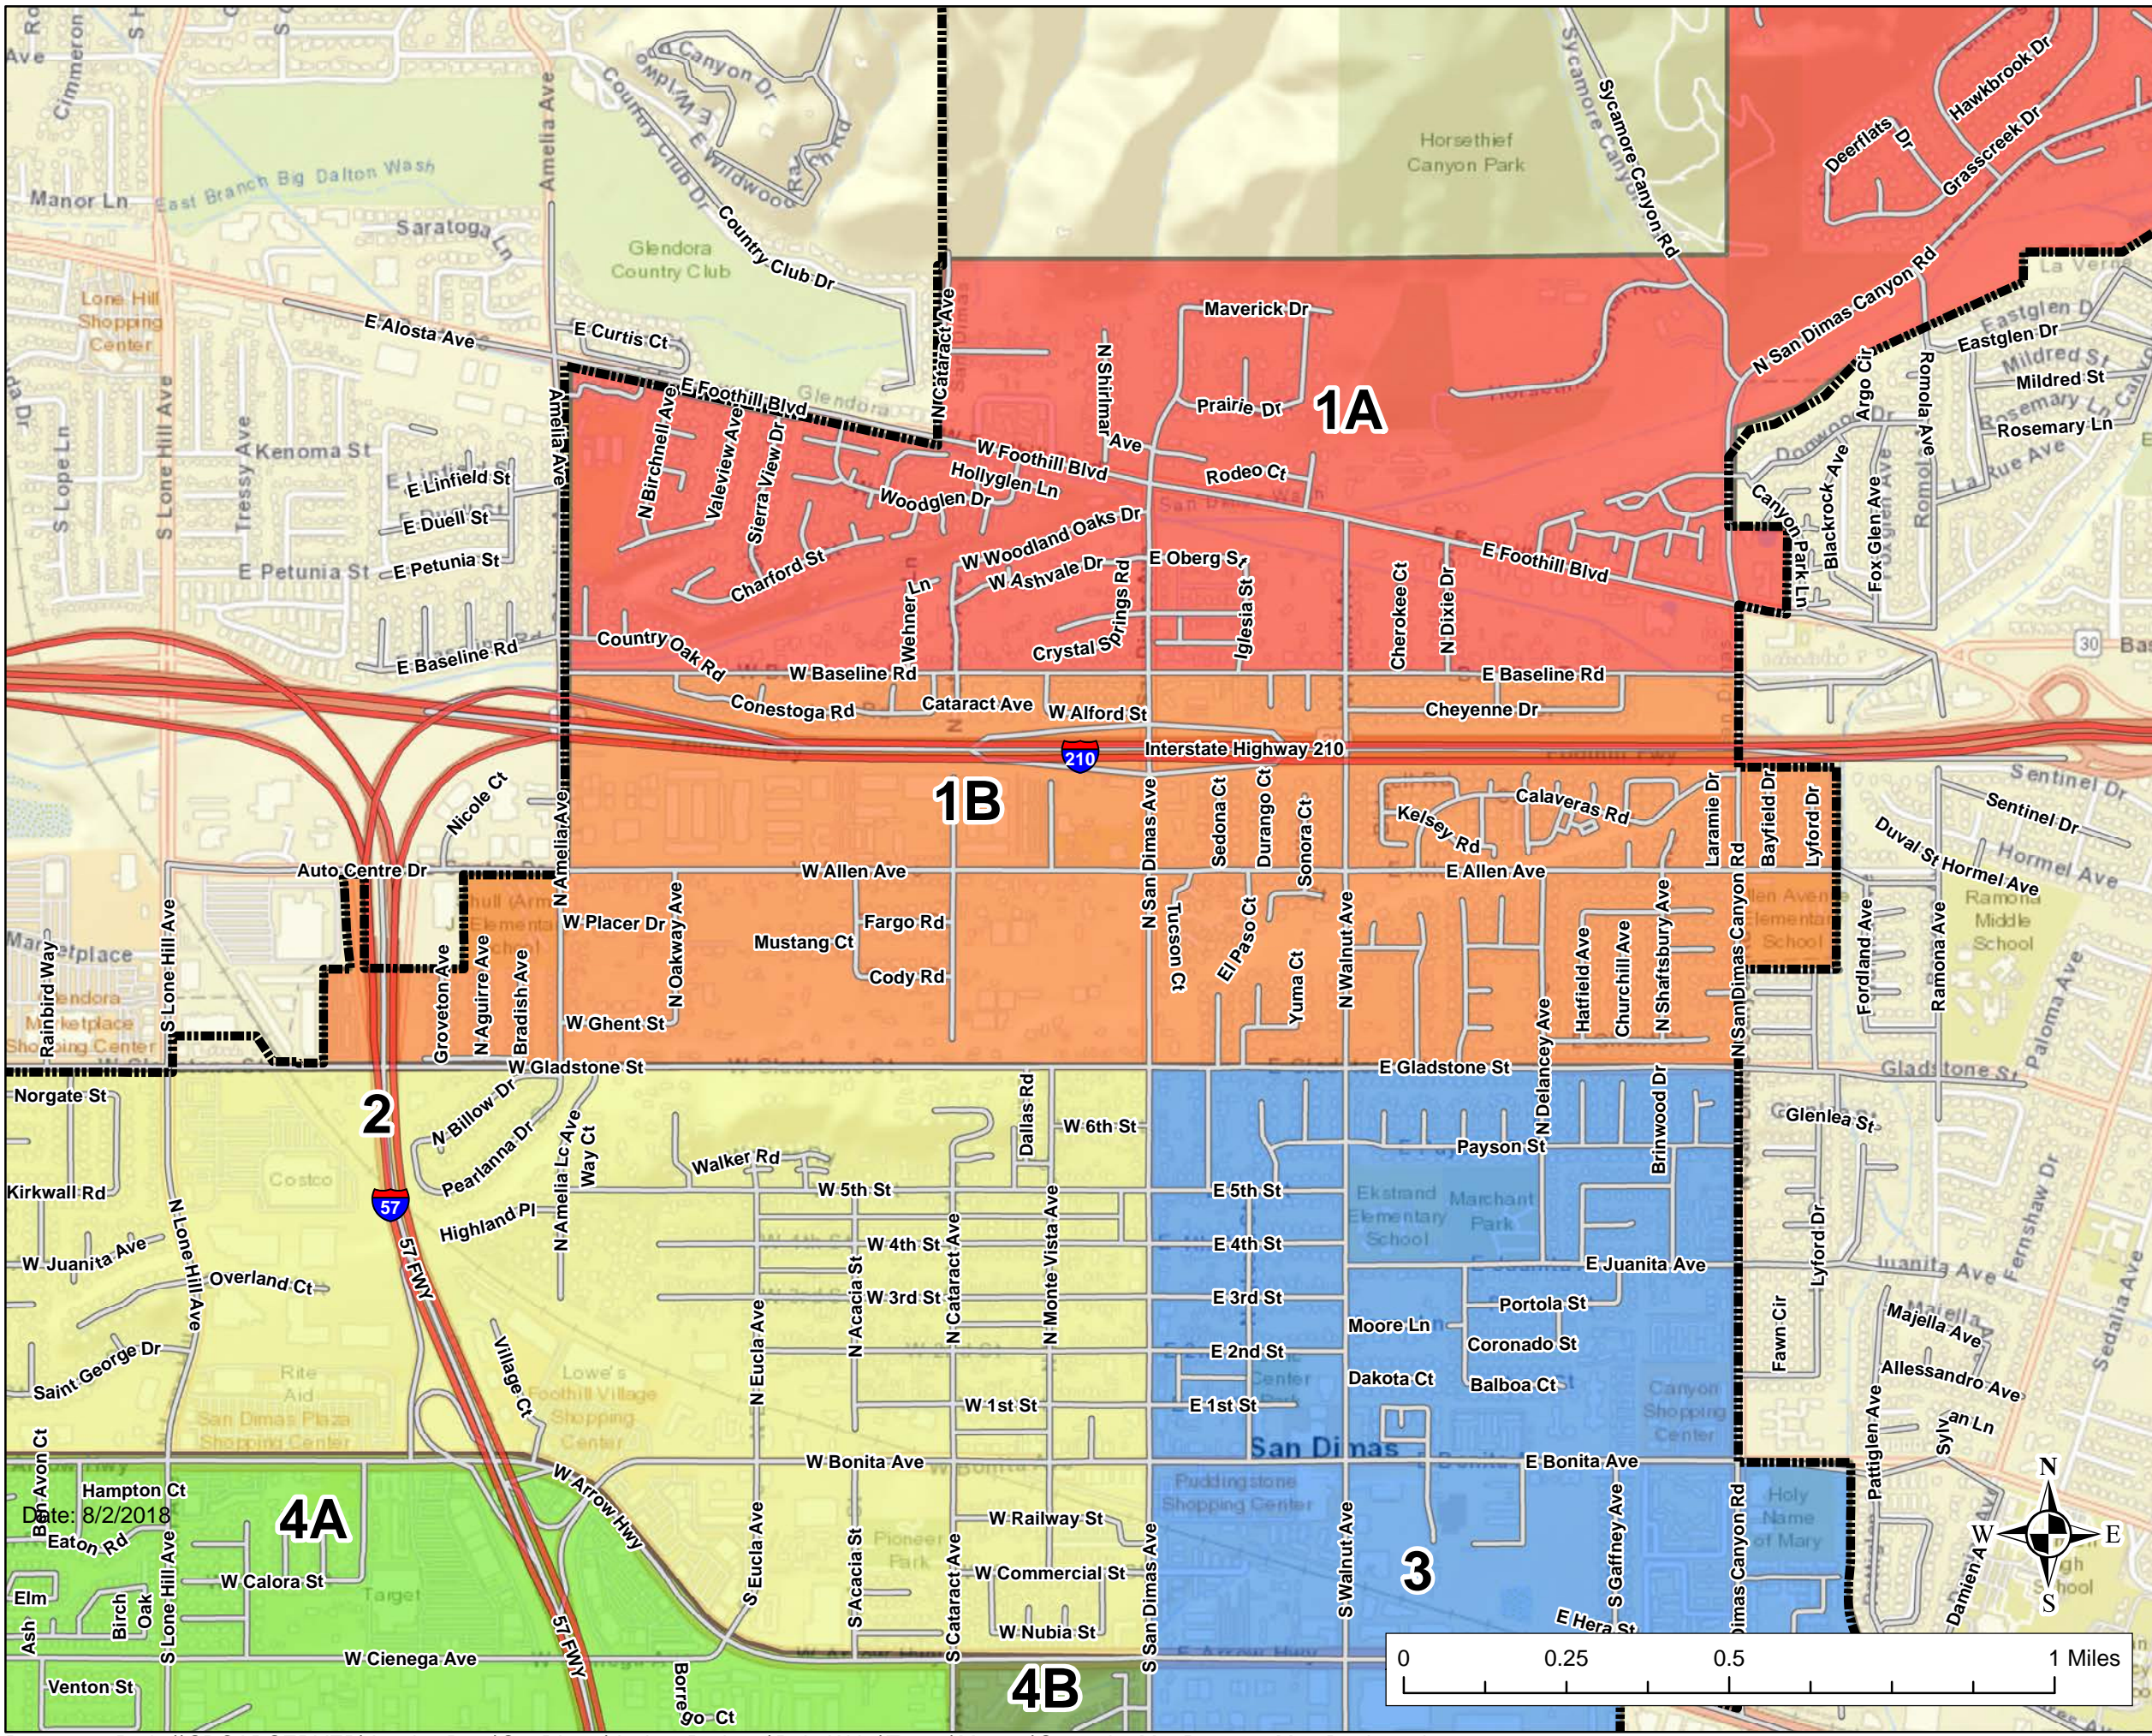

STREET SWEEPING ZONES CITY OF SAN DIMAS

1B

Legend

SS ZONES

- **2** MONDAY
- **3** MONDAY
- **1A** WEDNESDAY
- **1B** WEDNESDAY
- **4A** THURSDAY
- **4B** THURSDAY
- **6A** THURSDAY
- **6B** THURSDAY
- **5** FRIDAY

See Street Sweeping Calendar

- Streets
- Freeways
- City Limit