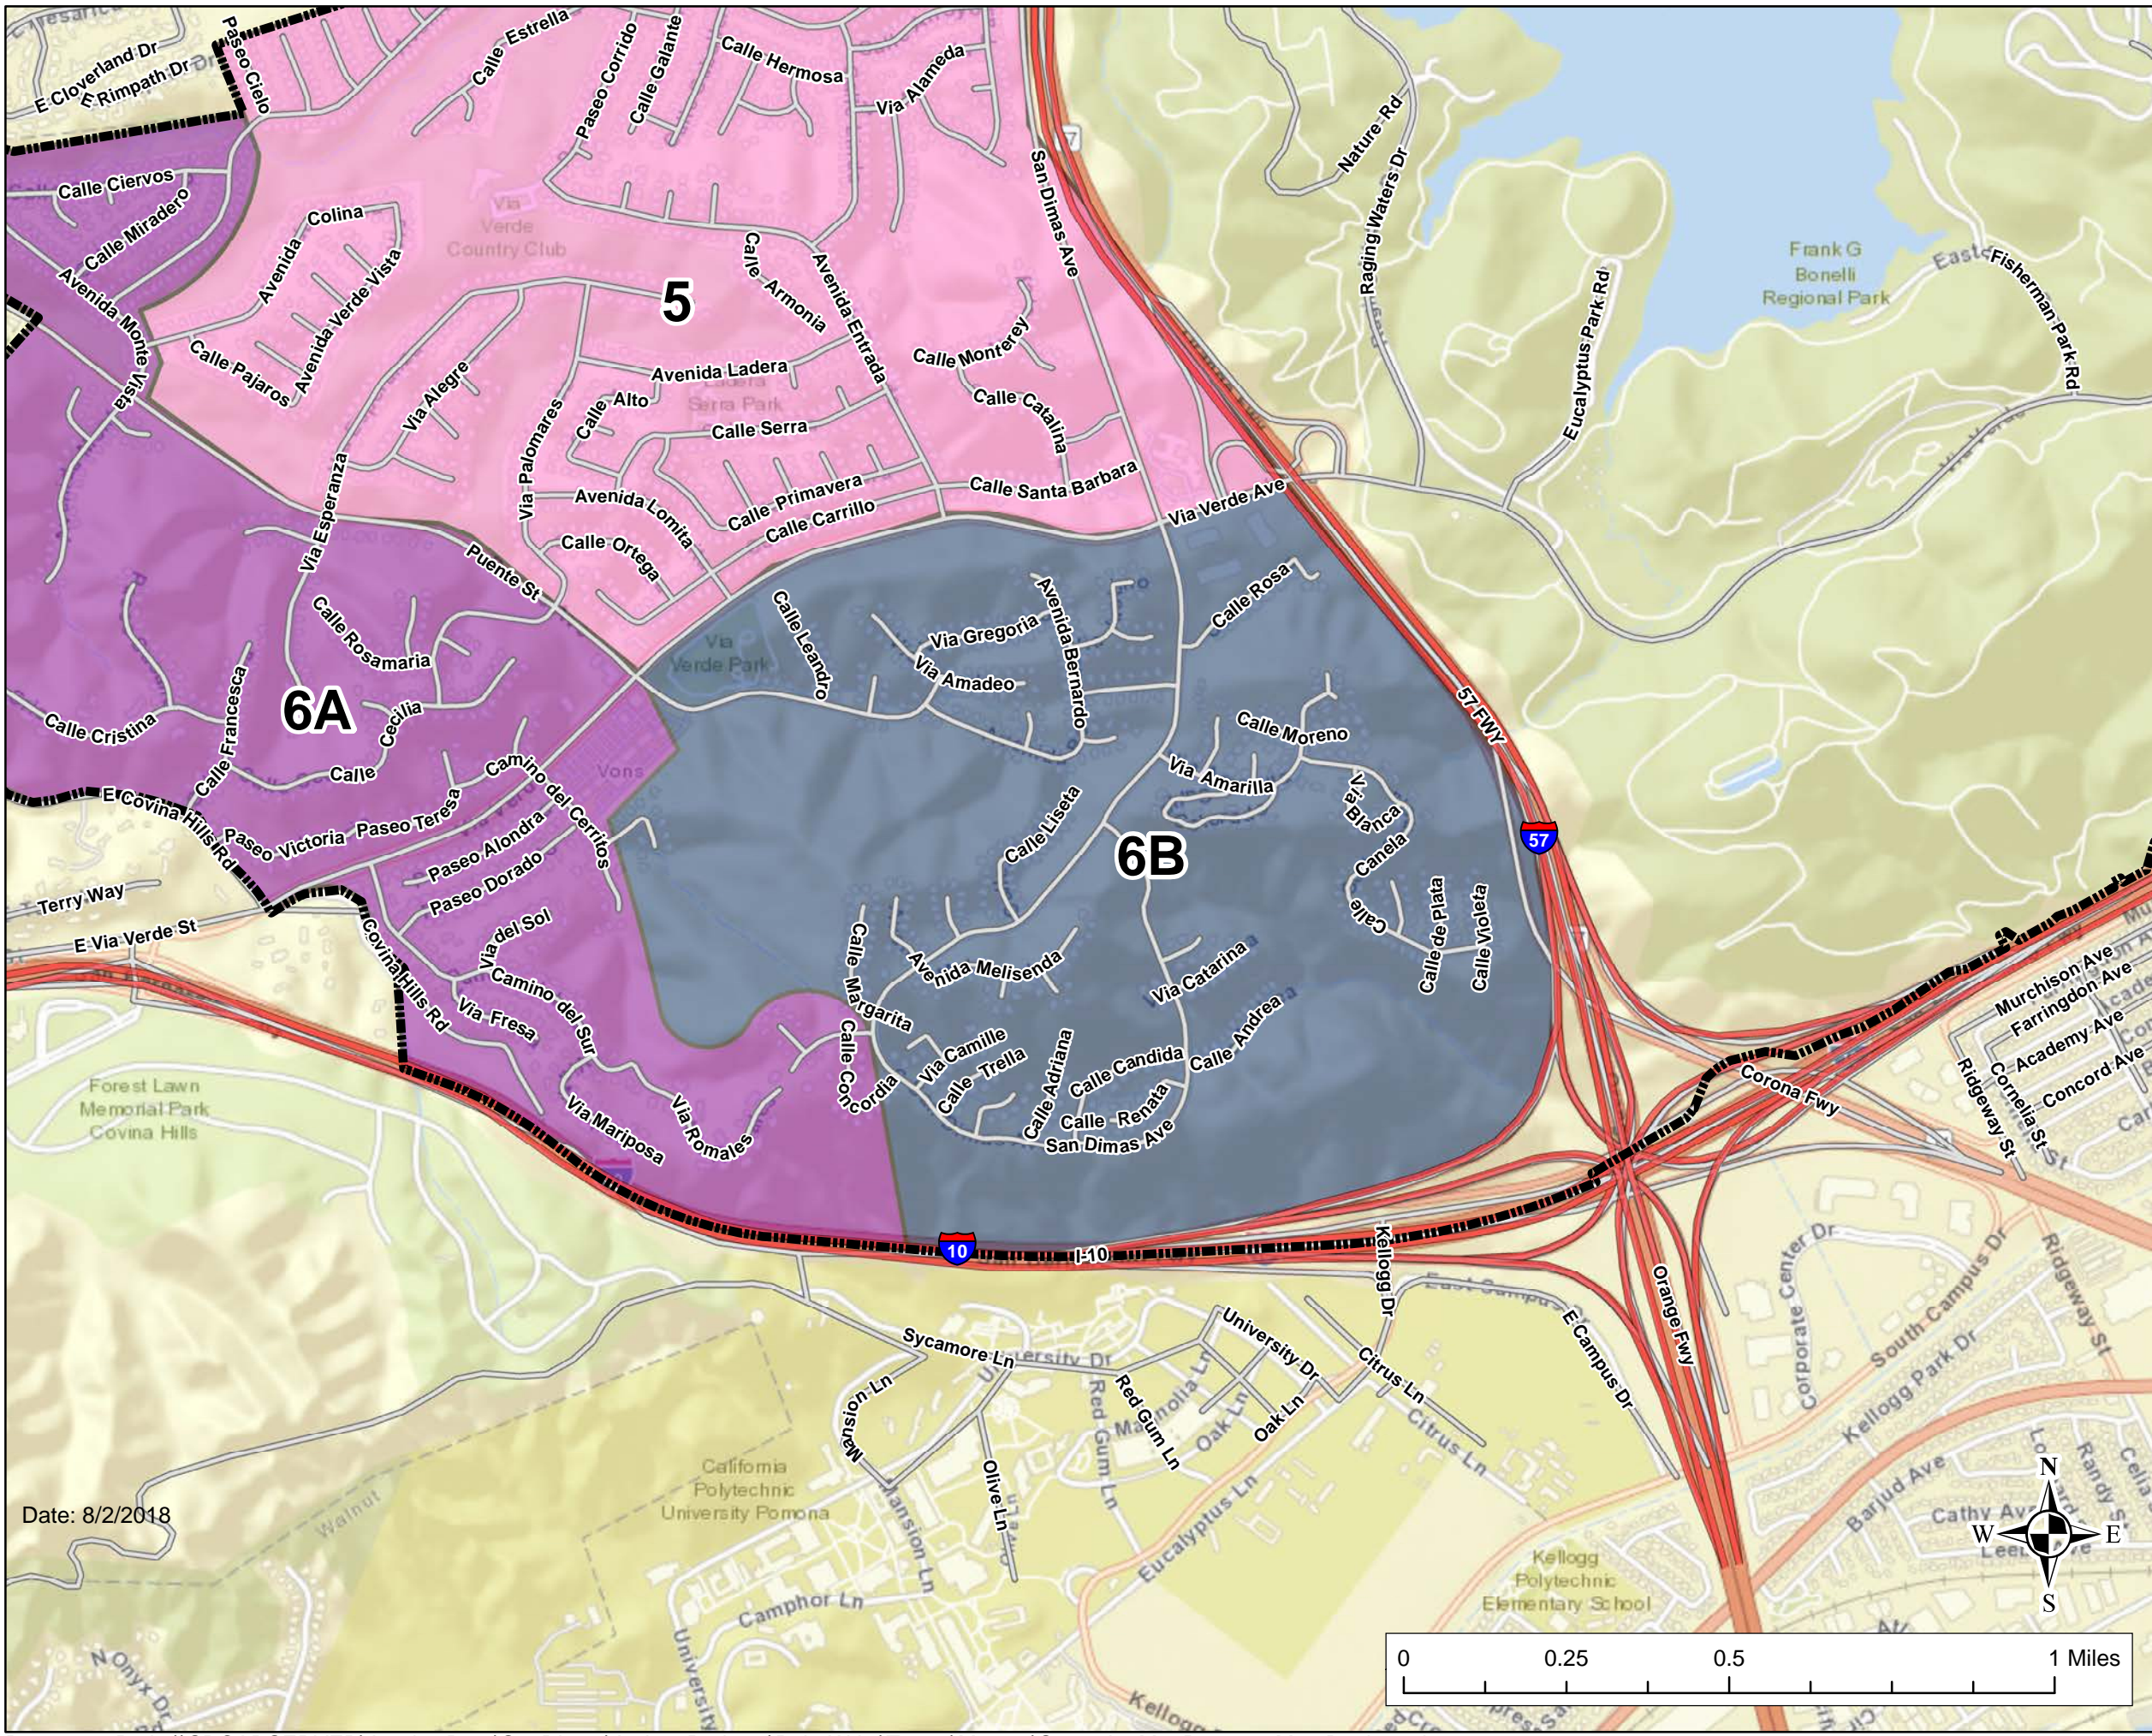

STREET SWEEPING ZONES CITY OF SAN DIMAS 6B

Legend

1. **SS ZONES**
2. **2** MONDAY
   - **3** MONDAY
   - **1A** WEDNESDAY
   - **1B** WEDNESDAY
   - **4A** THURSDAY
   - **4B** THURSDAY
   - **6A** THURSDAY
   - **6B** THURSDAY
   - **5** FRIDAY

See Street Sweeping Calendar

- Streets
- Freeways
- City Limit

Date: 8/2/2018