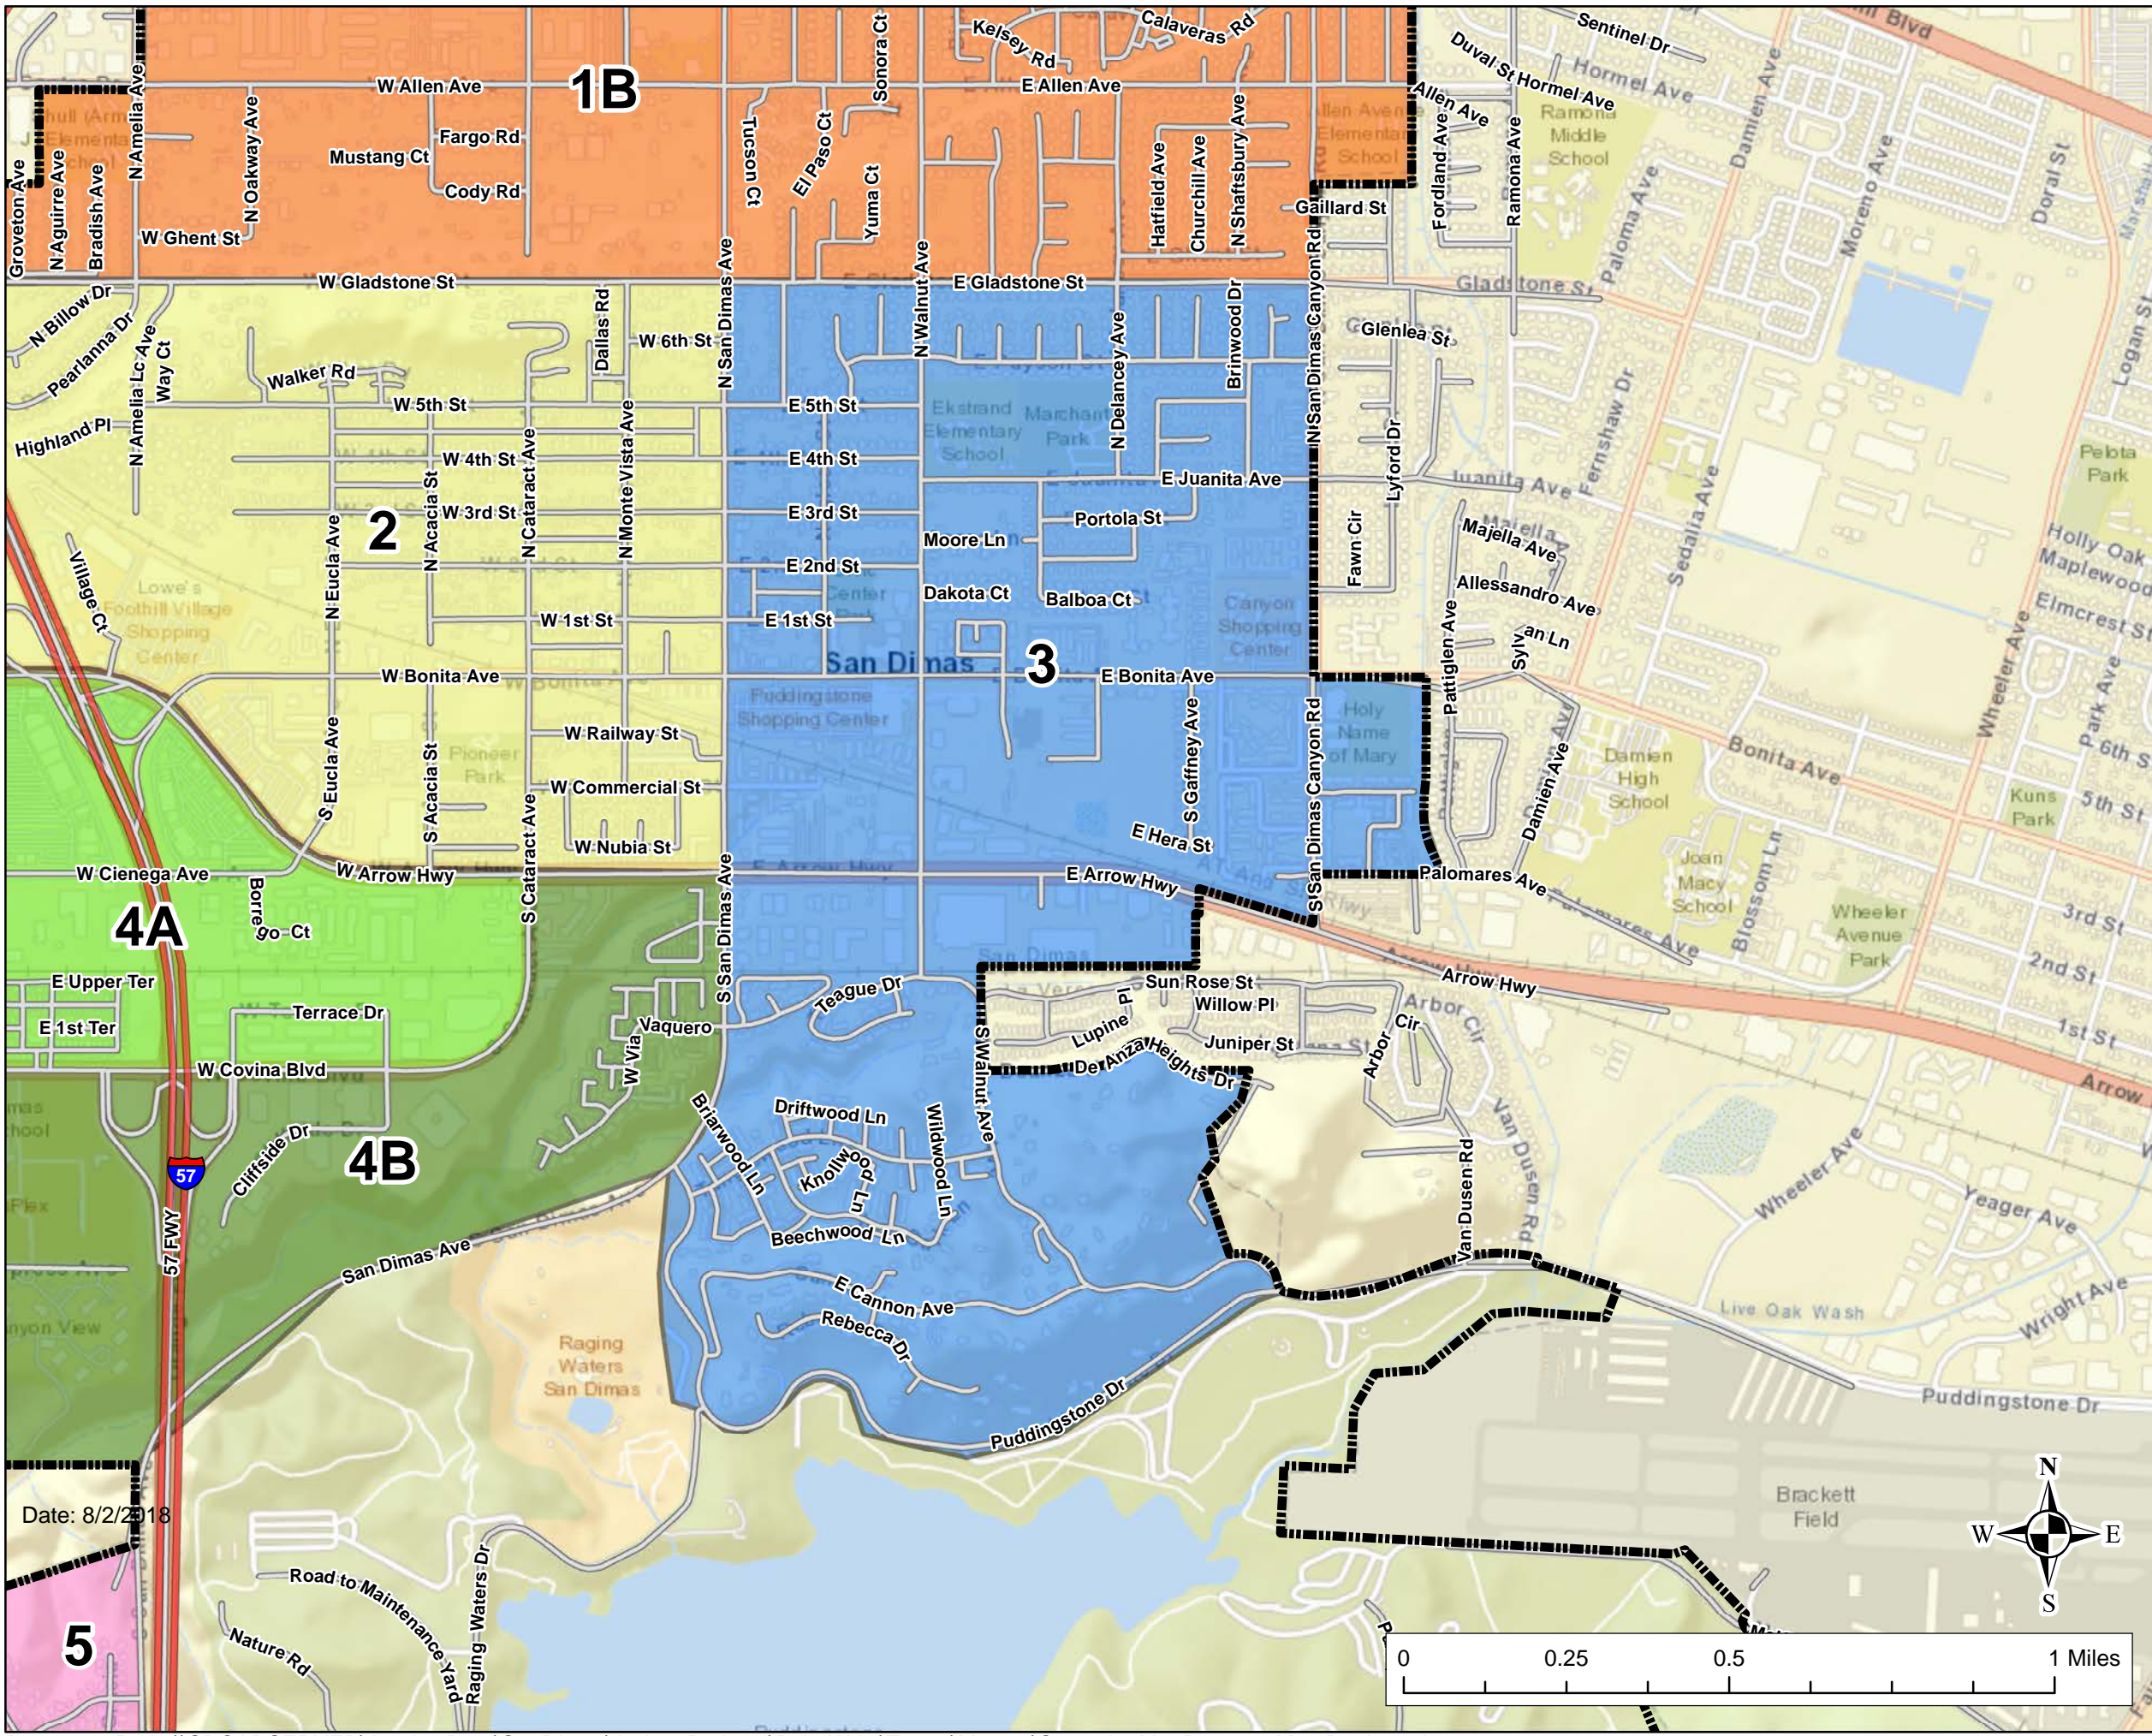

STREET SWEEPING ZONES CITY OF SAN DIMAS

3

Legend

SS ZONES

- **2** MONDAY
- **3** MONDAY
- **1A** WEDNESDAY
- **1B** WEDNESDAY
- **4A** THURSDAY
- **4B** THURSDAY
- **6A** THURSDAY
- **6B** THURSDAY
- **5** FRIDAY

See Street Sweeping Calendar

- Streets
- Freeways
- City Limit

Date: 8/2/2018