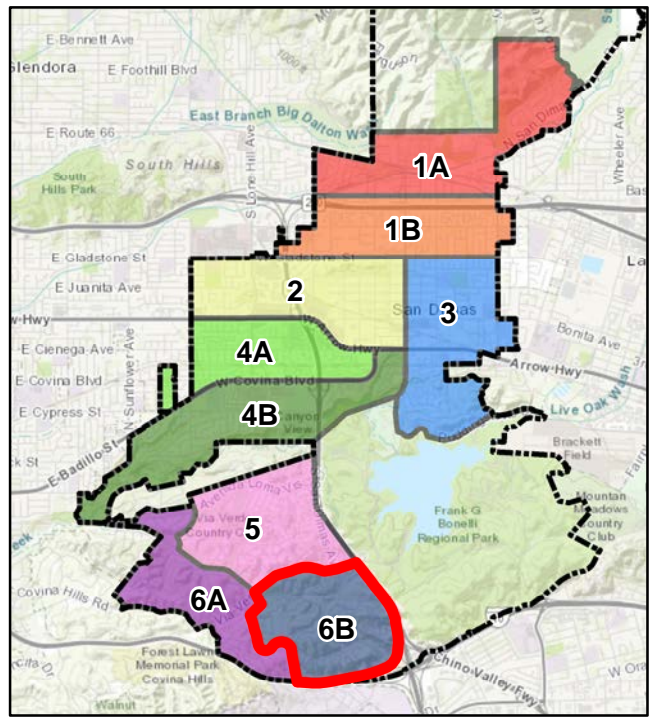

### Legend

- SS ZONES**
- 2** MONDAY
  - 3** MONDAY
  - 1A** WEDNESDAY
  - 1B** WEDNESDAY
  - 4A** THURSDAY
  - 4B** THURSDAY
  - 6A** THURSDAY
  - 6B** THURSDAY
  - 5** FRIDAY

See Street Sweeping Calendar

- Streets
- Freeways
- City Limit

Date: 8/2/2018

STREET SWEEPING ZONES  
CITY OF SAN DIMAS

**6A**

**Legend**

- SS ZONES**
- 2** MONDAY
  - 3** MONDAY
  - 1A** WEDNESDAY
  - 1B** WEDNESDAY
  - 4A** THURSDAY
  - 4B** THURSDAY
  - 6A** THURSDAY
  - 6B** THURDAY
  - 5** FRIDAY

# STREET SWEEPING ZONES CITY OF SAN DIMAS 6B