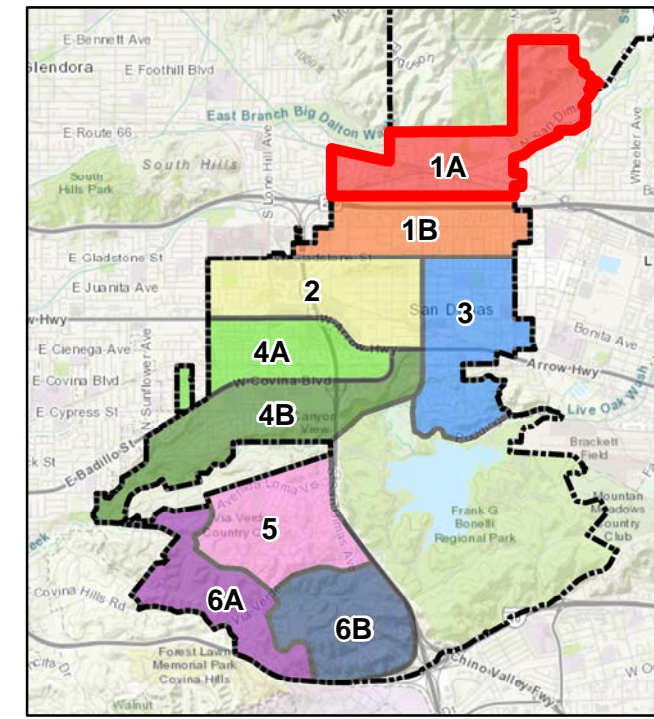

# STREET SWEEPING ZONES CITY OF SAN DIMAS

### SS ZONES

- 2** MONDAY
- 3** MONDAY
- 1A** WEDNESDAY
- 1B** WEDNESDAY
- 4A** THURSDAY
- 4B** THURSDAY
- 6A** THURSDAY
- 6B** THURSDAY
- 5** FRIDAY

See Street Sweeping Calendar  
For Dates of Service

- Streets
- Freeways
- City Limit

STREET SWEEPING ZONES  
CITY OF SAN DIMAS

**1A**

Legend

SS ZONES

- 2 MONDAY
- 3 MONDAY
- 1A WEDNESDAY
- 1B WEDNESDAY
- 4A THURSDAY
- 4B THURSDAY
- 6A THURSDAY
- 6B THURSDAY
- 5 FRIDAY

See Street Sweeping Calendar