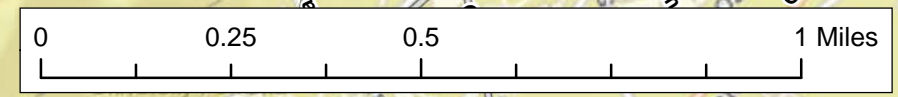

STREET SWEEPING ZONES
CITY OF SAN DIMAS

6A

Legend

1. **SS ZONES**
2. **2** MONDAY
   - **3** MONDAY
   - **1A** WEDNESDAY
   - **1B** WEDNESDAY
   - **4A** THURSDAY
   - **4B** THURSDAY
   - **6A** THURSDAY
   - **6B** THURDAY
   - **5** FRIDAY

See Street Sweeping Calendar

- Streets
- Freeways
- City Limit