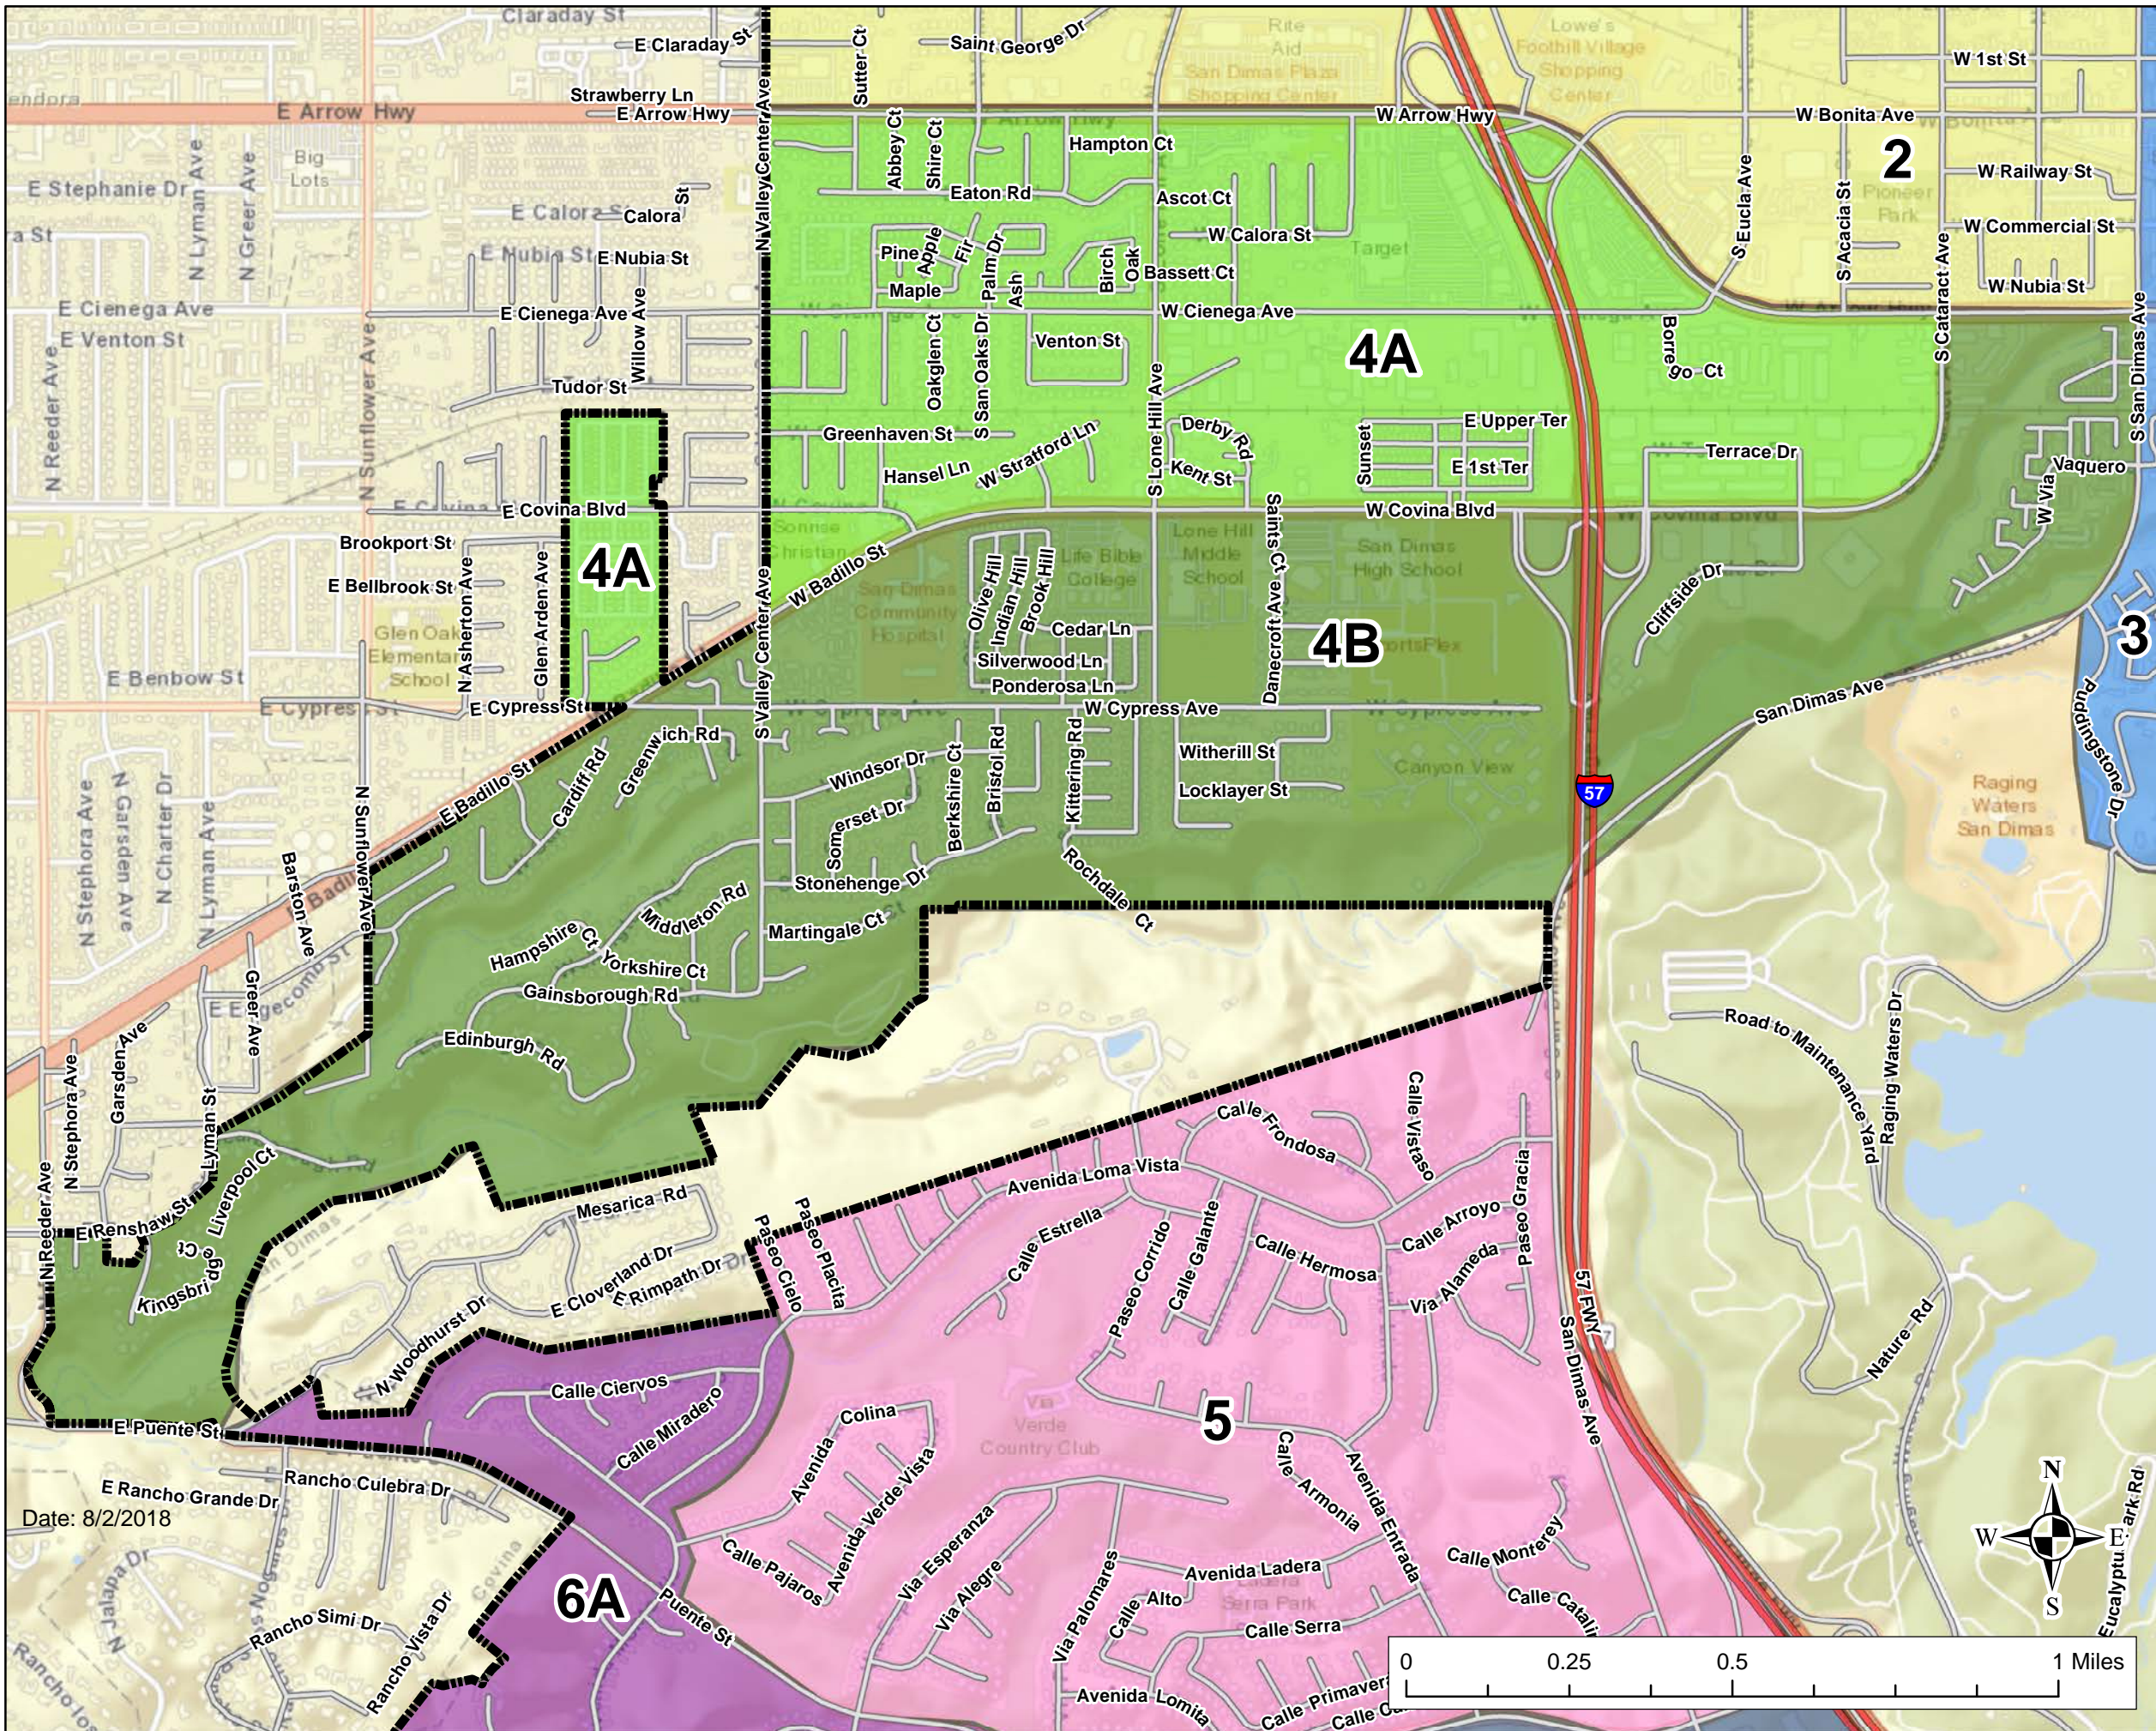

#### SS ZONES

- 2** MONDAY
- 3** MONDAY
- 1A** WEDNESDAY
- 1B** WEDNESDAY
- 4A** THURSDAY
- 4B** THURSDAY
- 6A** THURSDAY
- 6B** THURSDAY
- 5** FRIDAY

See Street Sweeping Calendar

- Streets
- Freeways
- City Limit

STREET SWEEPING ZONES  
CITY OF SAN DIMAS

**4B**

Legend

SS ZONES

- 2** MONDAY
- 3** MONDAY
- 1A** WEDNESDAY
- 1B** WEDNESDAY
- 4A** THURSDAY
- 4B** THURSDAY
- 6A** THURSDAY
- 6B** THURSDAY
- 5** FRIDAY

See Street Sweeping Calendar