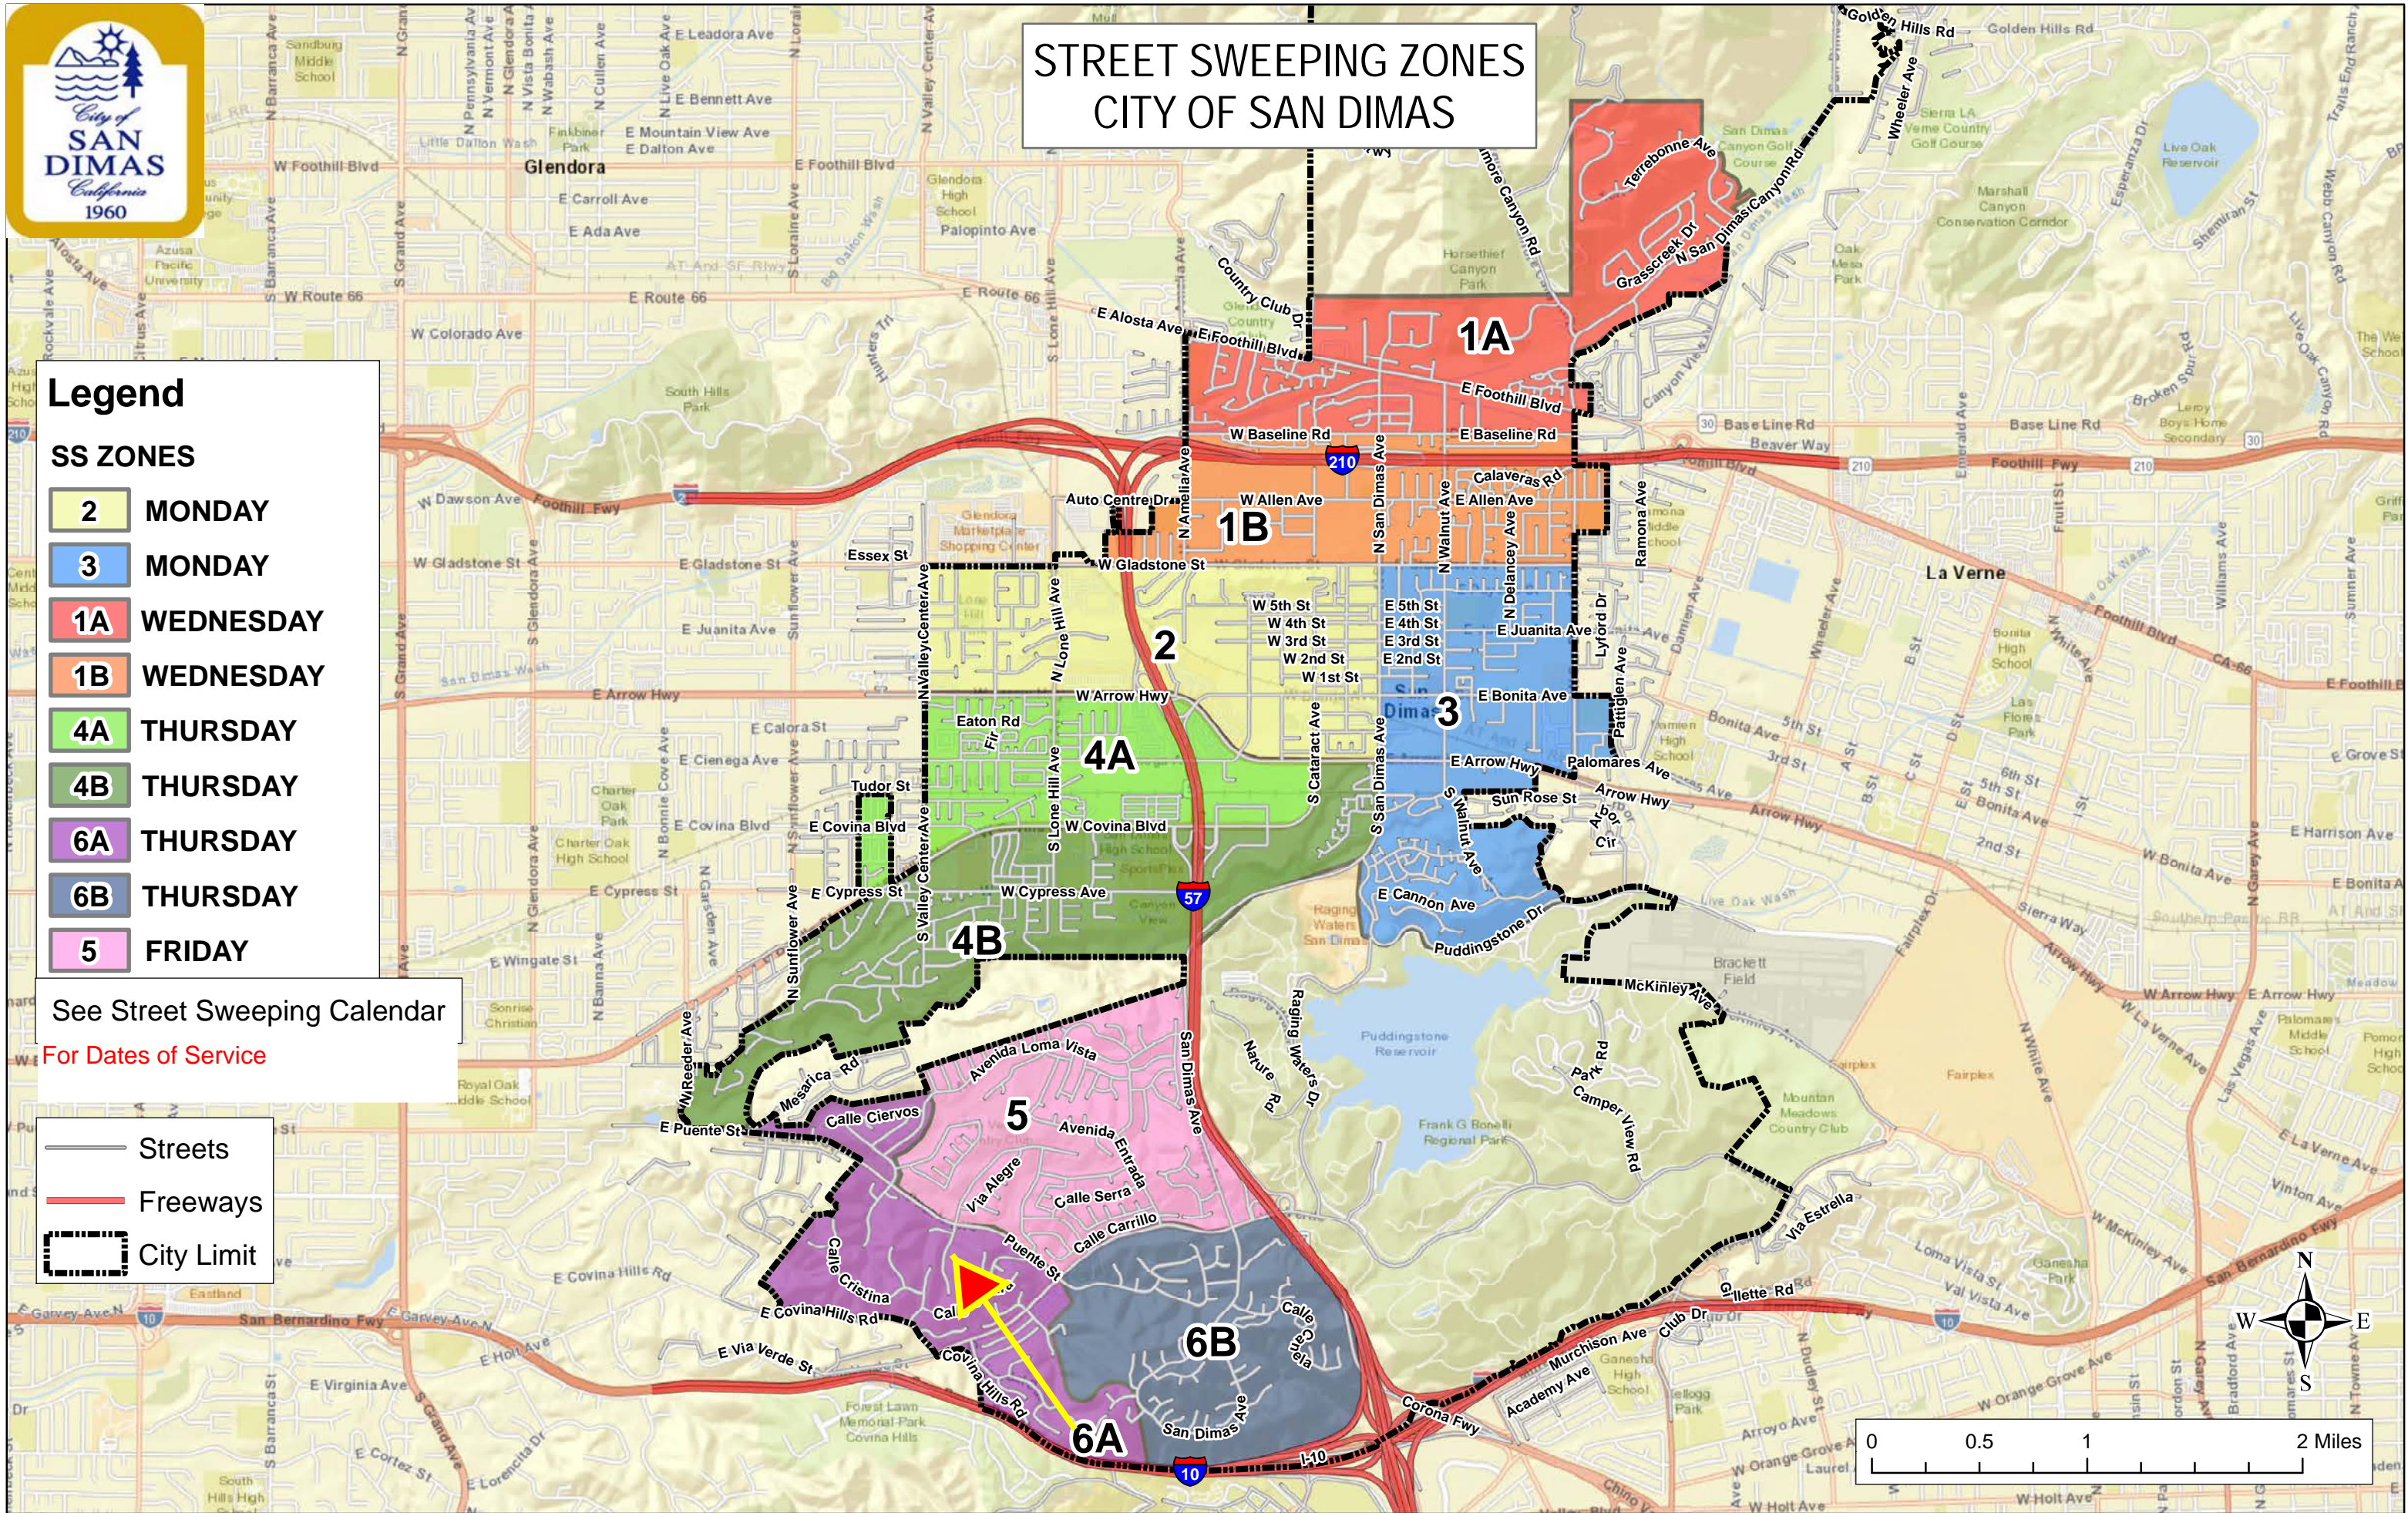

# STREET SWEEPING ZONES CITY OF SAN DIMAS

## Legend

### SS ZONES

- 2** MONDAY
- 3** MONDAY
- 1A** WEDNESDAY
- 1B** WEDNESDAY
- 4A** THURSDAY
- 4B** THURSDAY
- 6A** THURSDAY
- 6B** THURSDAY
- 5** FRIDAY

See Street Sweeping Calendar  
For Dates of Service

- Streets
- Freeways
- City Limit

STREET SWEEPING ZONES  
CITY OF SAN DIMAS

**1A**

Legend

SS ZONES

- 2 MONDAY
- 3 MONDAY
- 1A WEDNESDAY
- 1B WEDNESDAY
- 4A THURSDAY
- 4B THURSDAY
- 6A THURSDAY
- 6B THURSDAY
- 5 FRIDAY

See Street Sweeping Calendar