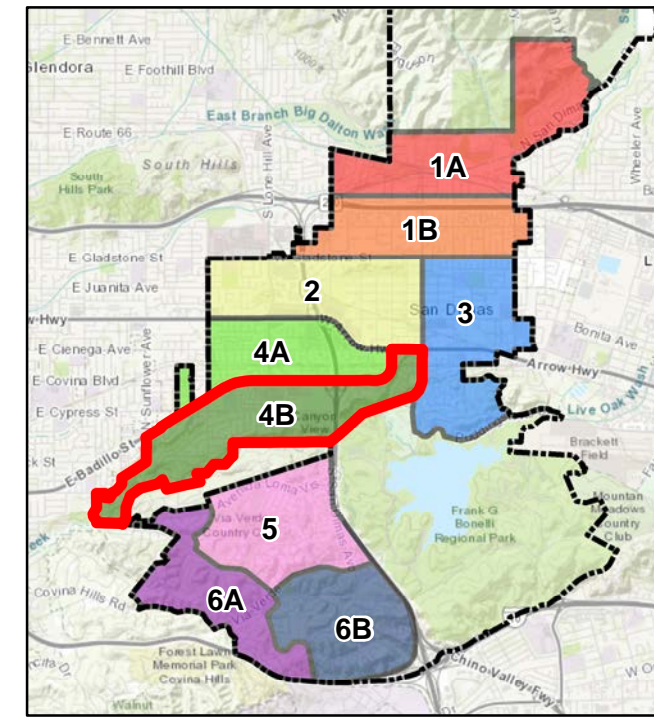

### Legend

#### SS ZONES

- 2** MONDAY
- 3** MONDAY
- 1A** WEDNESDAY
- 1B** WEDNESDAY
- 4A** THURSDAY
- 4B** THURSDAY
- 6A** THURSDAY
- 6B** THURSDAY
- 5** FRIDAY

See Street Sweeping Calendar

- Streets
- Freeways
- City Limit

STREET SWEEPING ZONES  
CITY OF SAN DIMAS

**4B**

Legend

SS ZONES

- 2** MONDAY
- 3** MONDAY
- 1A** WEDNESDAY
- 1B** WEDNESDAY
- 4A** THURSDAY
- 4B** THURSDAY
- 6A** THURSDAY
- 6B** THURSDAY
- 5** FRIDAY

See Street Sweeping Calendar

- Streets
- Freeways
- City Limit