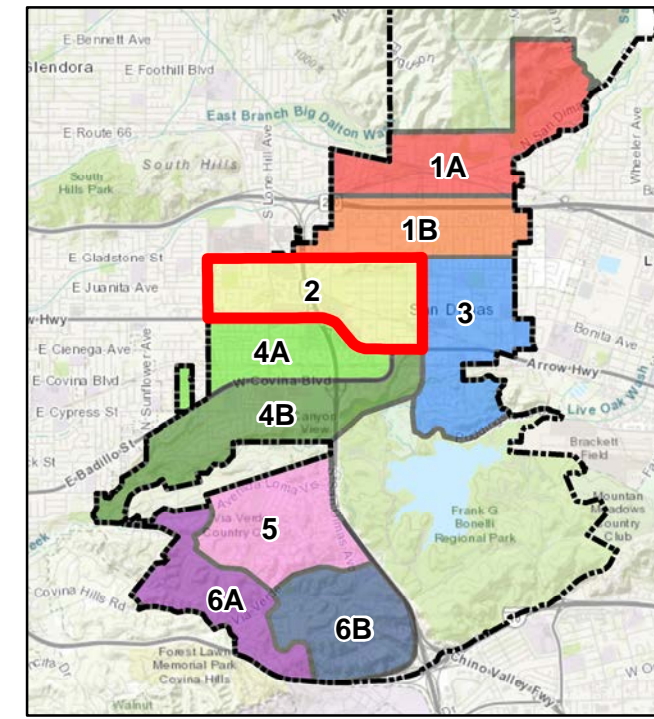

# STREET SWEEPING ZONES CITY OF SAN DIMAS

### Legend

#### SS ZONES

- 2** MONDAY
- 3** MONDAY
- 1A** WEDNESDAY
- 1B** WEDNESDAY
- 4A** THURSDAY
- 4B** THURSDAY
- 6A** THURSDAY
- 6B** THURSDAY
- 5** FRIDAY

See Street Sweeping Calendar

- Streets
- Freeways
- City Limit

STREET SWEEPING ZONES  
CITY OF SAN DIMAS

**2**

**Legend**

**SS ZONES**

- 2** MONDAY
- 3** MONDAY
- 1A** WEDNESDAY
- 1B** WEDNESDAY
- 4A** THURSDAY
- 4B** THURSDAY
- 6A** THURSDAY
- 6B** THURSDAY
- 5** FRIDAY