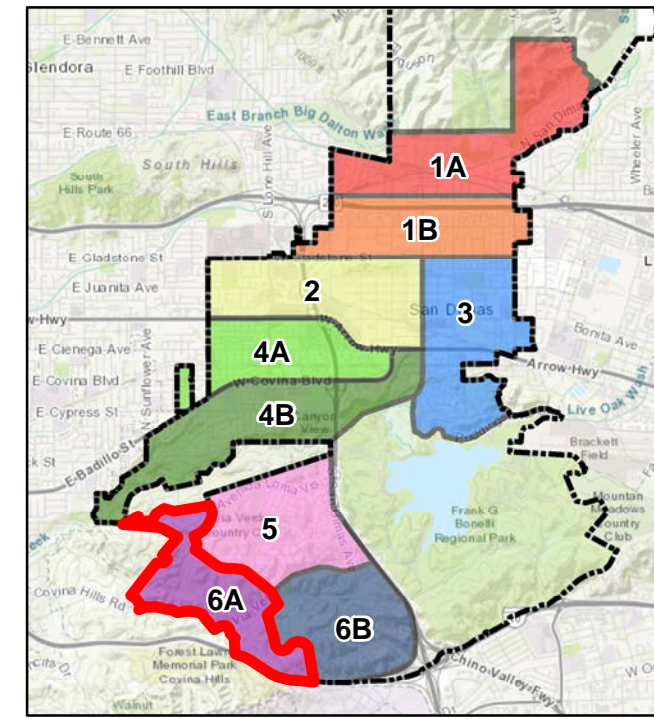

# STREET SWEEPING ZONES CITY OF SAN DIMAS

### Legend

- SS ZONES**
- 2** MONDAY
  - 3** MONDAY
  - 1A** WEDNESDAY
  - 1B** WEDNESDAY
  - 4A** THURSDAY
  - 4B** THURSDAY
  - 6A** THURSDAY
  - 6B** THURSDAY
  - 5** FRIDAY

See Street Sweeping Calendar

- Streets
- Freeways
- City Limit

Date: 8/2/2018

STREET SWEEPING ZONES  
CITY OF SAN DIMAS

**6A**

**Legend**

- SS ZONES**
- 2** MONDAY
  - 3** MONDAY
  - 1A** WEDNESDAY
  - 1B** WEDNESDAY
  - 4A** THURSDAY
  - 4B** THURSDAY
  - 6A** THURSDAY
  - 6B** THURDAY
  - 5** FRIDAY