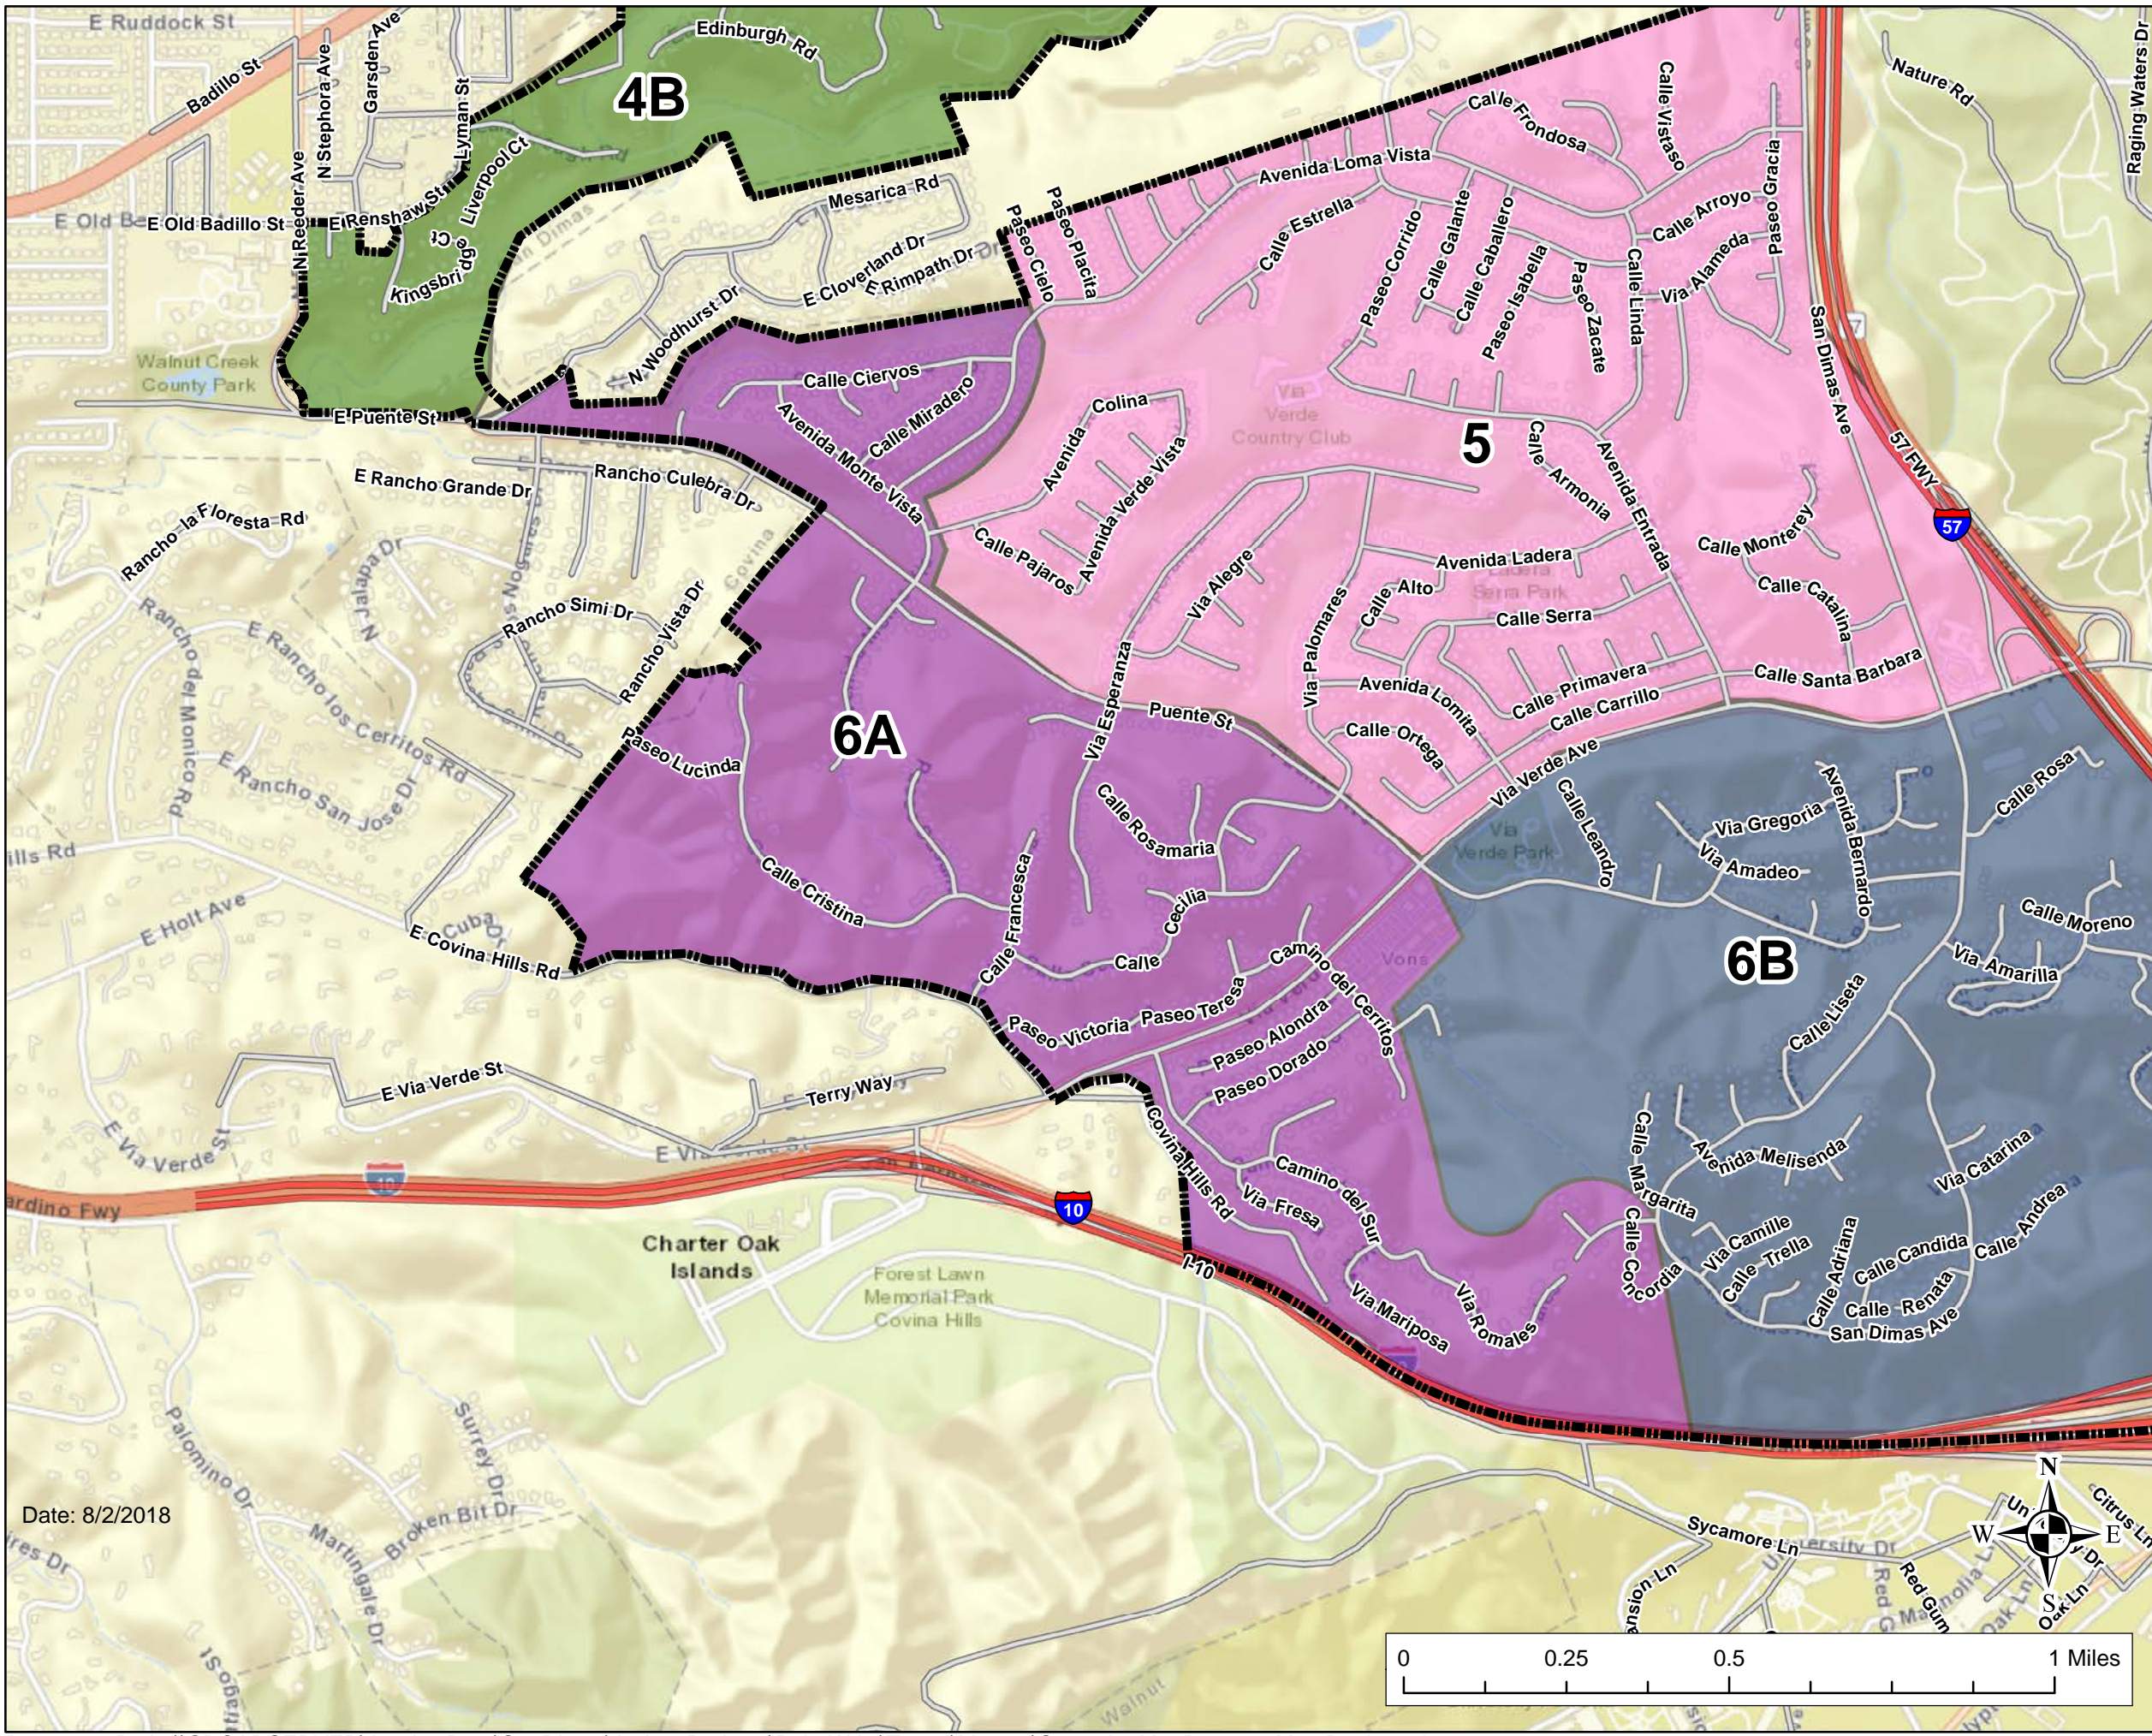

### Legend

- SS ZONES**
- 2** MONDAY
  - 3** MONDAY
  - 1A** WEDNESDAY
  - 1B** WEDNESDAY
  - 4A** THURSDAY
  - 4B** THURSDAY
  - 6A** THURSDAY
  - 6B** THURSDAY
  - 5** FRIDAY

See Street Sweeping Calendar

- Streets
- Freeways
- City Limit

Date: 8/2/2018

STREET SWEEPING ZONES  
CITY OF SAN DIMAS

**6A**

**Legend**

- SS ZONES**
- 2** MONDAY
  - 3** MONDAY
  - 1A** WEDNESDAY
  - 1B** WEDNESDAY
  - 4A** THURSDAY
  - 4B** THURSDAY
  - 6A** THURSDAY
  - 6B** THURDAY
  - 5** FRIDAY