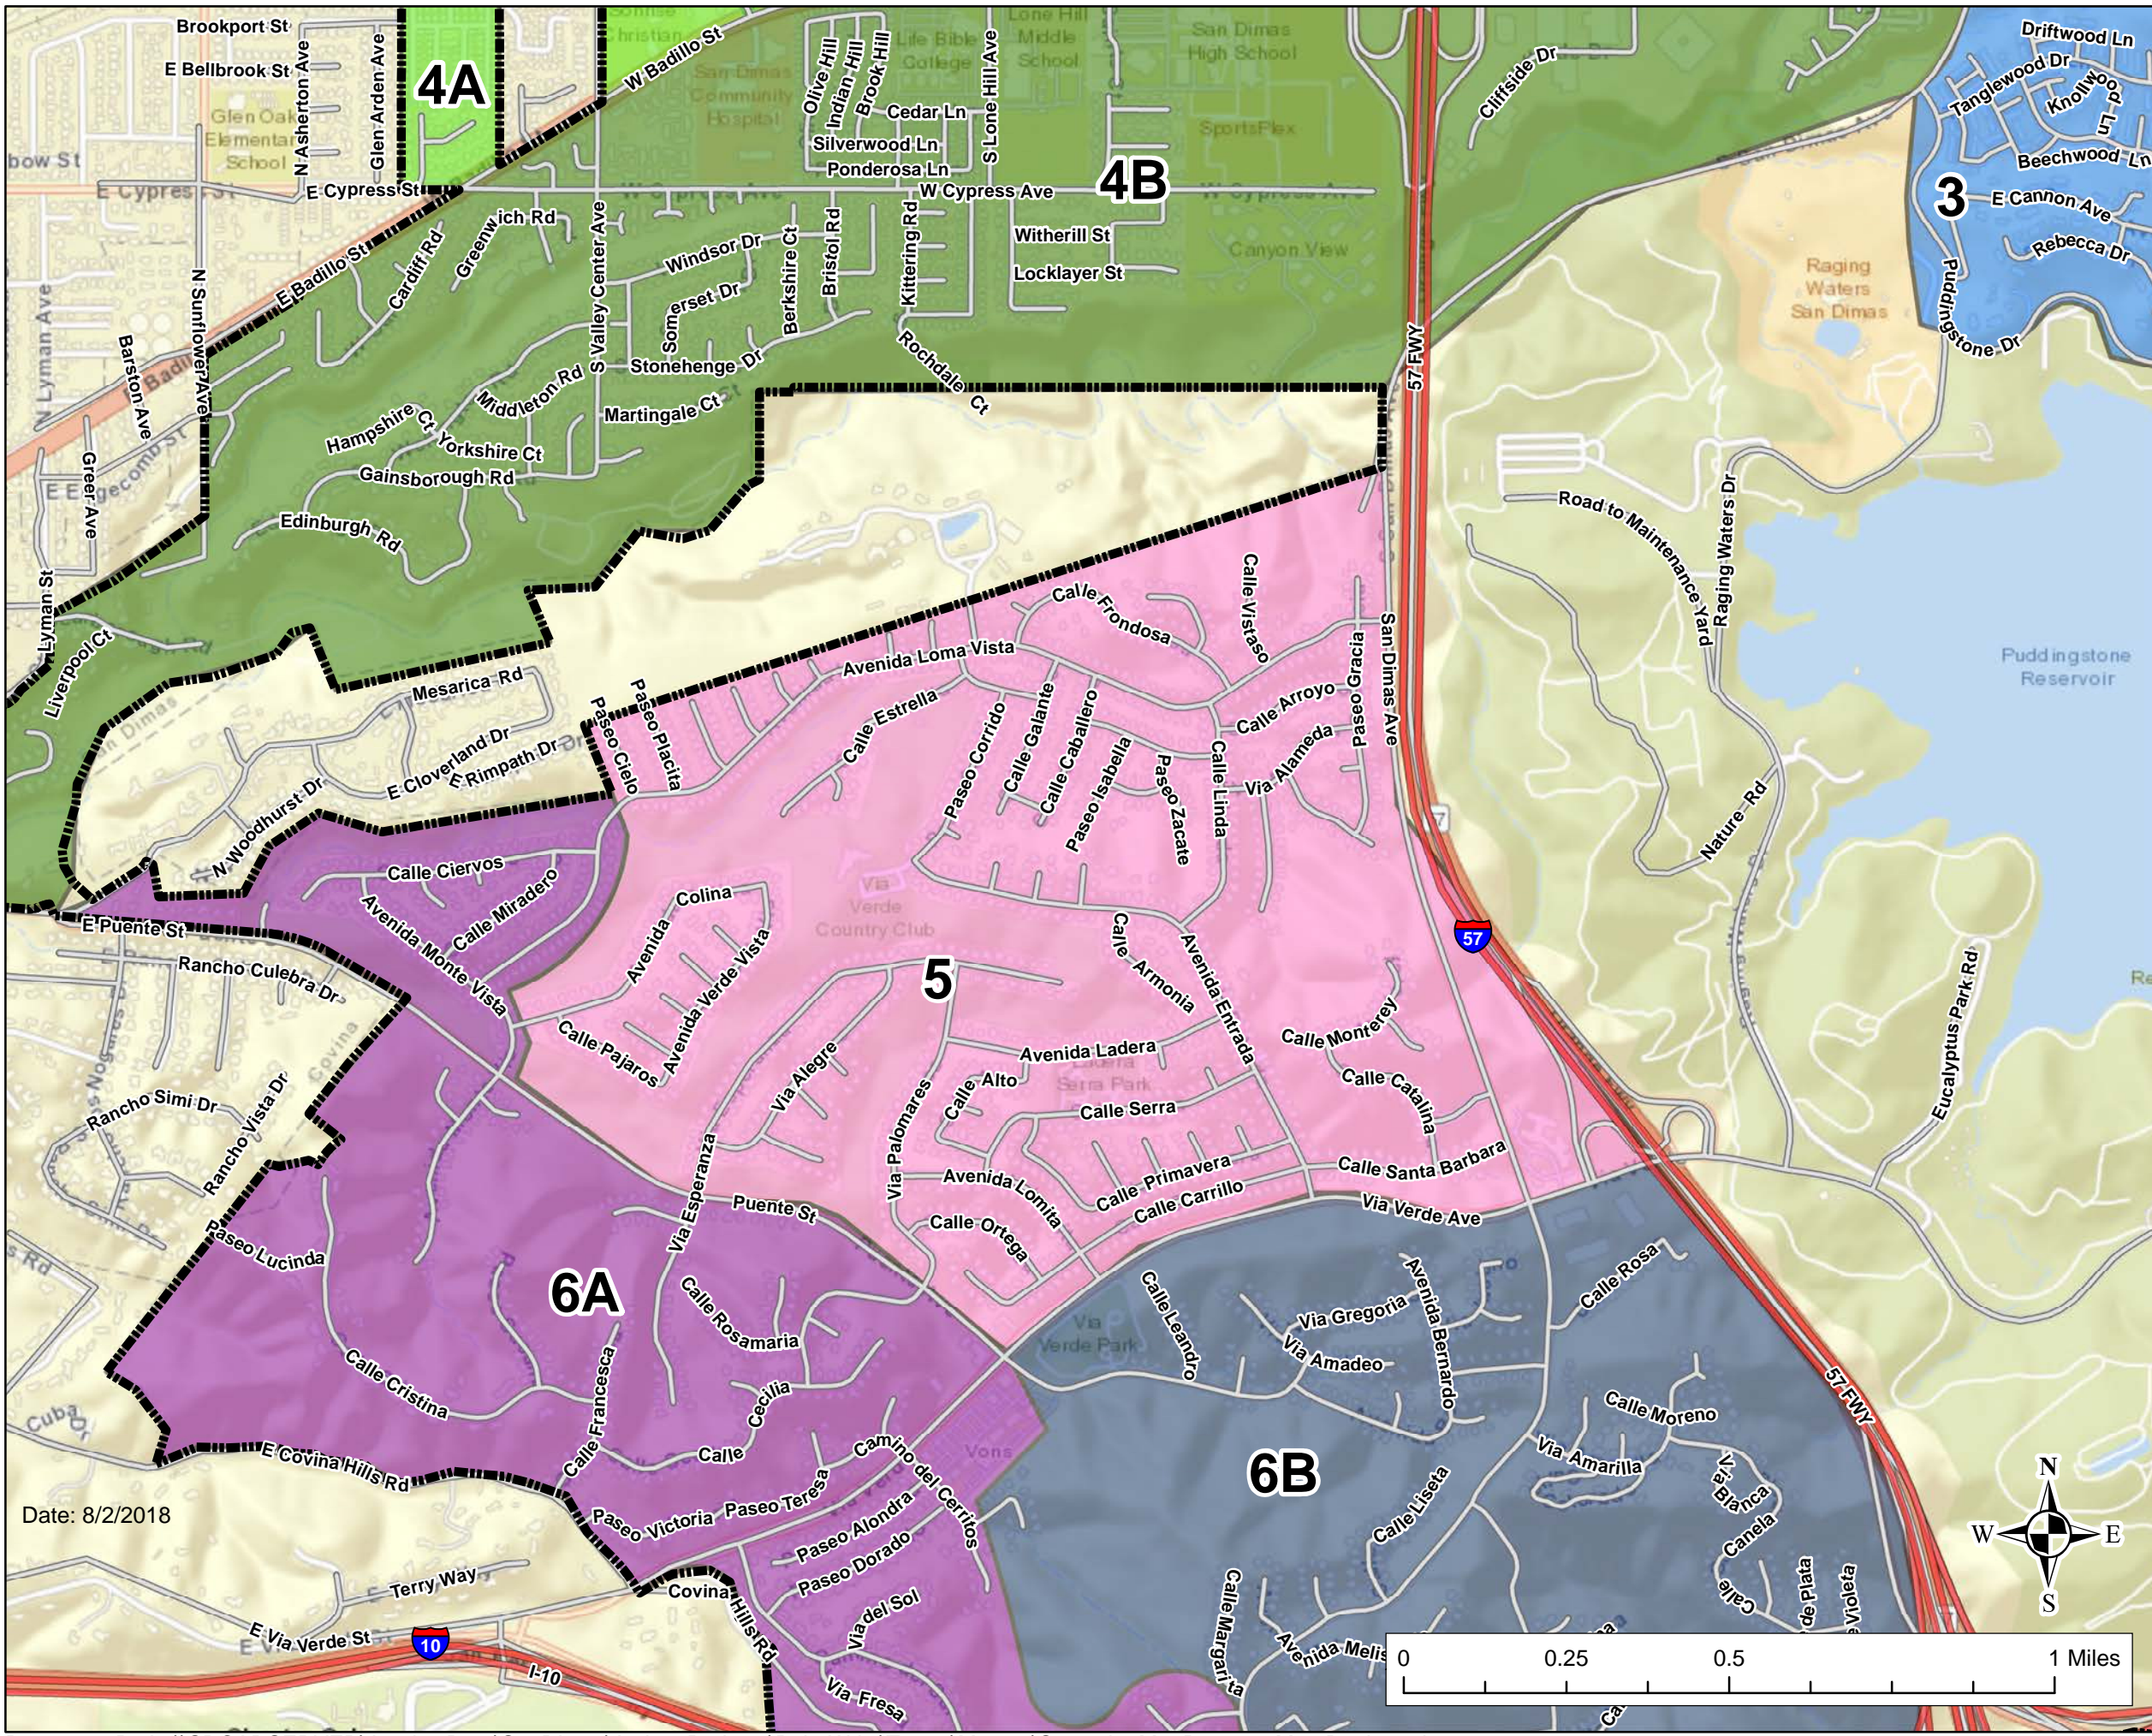

STREET SWEEPING ZONES CITY OF SAN DIMAS

5

Legend

1. **SS ZONES**
2. **2** MONDAY
   - **3** MONDAY
   - **1A** WEDNESDAY
   - **1B** WEDNESDAY
   - **4A** THURSDAY
   - **4B** THURSDAY
   - **6A** THURSDAY
   - **6B** THURSDAY
   - **5** FRIDAY

See Street Sweeping Calendar

- Streets
- Freeways
- City Limit

Date: 8/2/2018