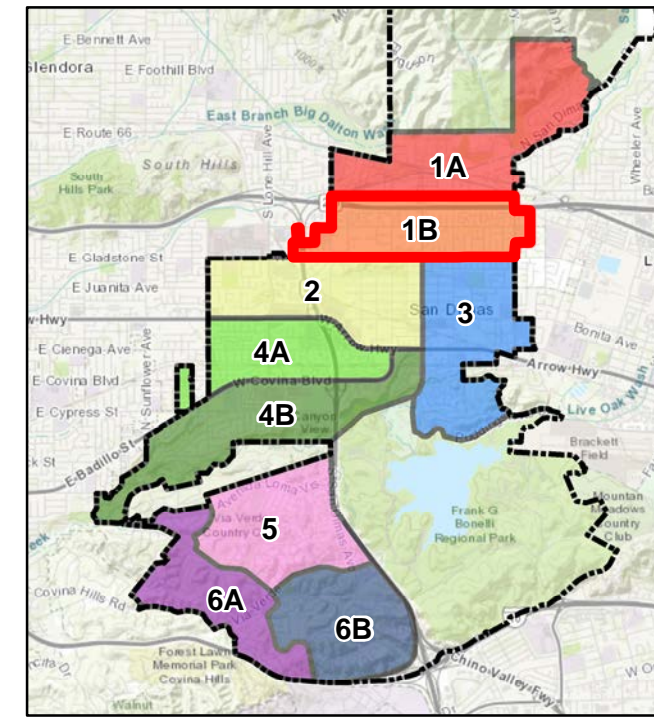

### SS ZONES

- 2** MONDAY
- 3** MONDAY
- 1A** WEDNESDAY
- 1B** WEDNESDAY
- 4A** THURSDAY
- 4B** THURSDAY
- 6A** THURSDAY
- 6B** THURSDAY
- 5** FRIDAY

See Street Sweeping Calendar  
For Dates of Service

- Streets
- Freeways
- City Limit

STREET SWEEPING ZONES  
CITY OF SAN DIMAS

**1A**

Legend

SS ZONES

- 2 MONDAY
- 3 MONDAY
- 1A WEDNESDAY
- 1B WEDNESDAY
- 4A THURSDAY
- 4B THURSDAY
- 6A THURSDAY
- 6B THURSDAY
- 5 FRIDAY

See Street Sweeping Calendar

- Streets
- Freeways
- City Limit

Date: 8/2/2018

# STREET SWEEPING ZONES CITY OF SAN DIMAS