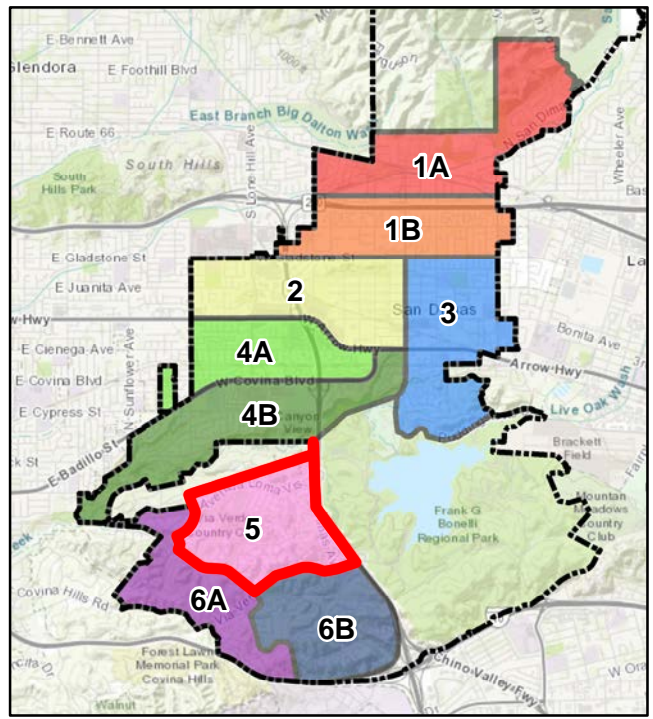

#### SS ZONES

- 2** MONDAY
- 3** MONDAY
- 1A** WEDNESDAY
- 1B** WEDNESDAY
- 4A** THURSDAY
- 4B** THURSDAY
- 6A** THURSDAY
- 6B** THURSDAY
- 5** FRIDAY

See Street Sweeping Calendar

- Streets
- Freeways
- City Limit

STREET SWEEPING ZONES  
CITY OF SAN DIMAS

**4B**

Legend

SS ZONES

- 2** MONDAY
- 3** MONDAY
- 1A** WEDNESDAY
- 1B** WEDNESDAY
- 4A** THURSDAY
- 4B** THURSDAY
- 6A** THURSDAY
- 6B** THURSDAY
- 5** FRIDAY

See Street Sweeping Calendar

- Streets
- Freeways
- City Limit