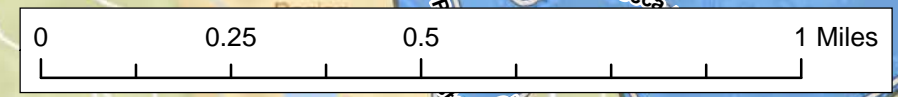

Legend

SS ZONES

- **2** MONDAY
- **3** MONDAY
- **1A** WEDNESDAY
- **1B** WEDNESDAY
- **4A** THURSDAY
- **4B** THURSDAY
- **6A** THURSDAY
- **6B** THURSDAY
- **5** FRIDAY

See Street Sweeping Calendar

- Streets
- Freeways
- City Limit