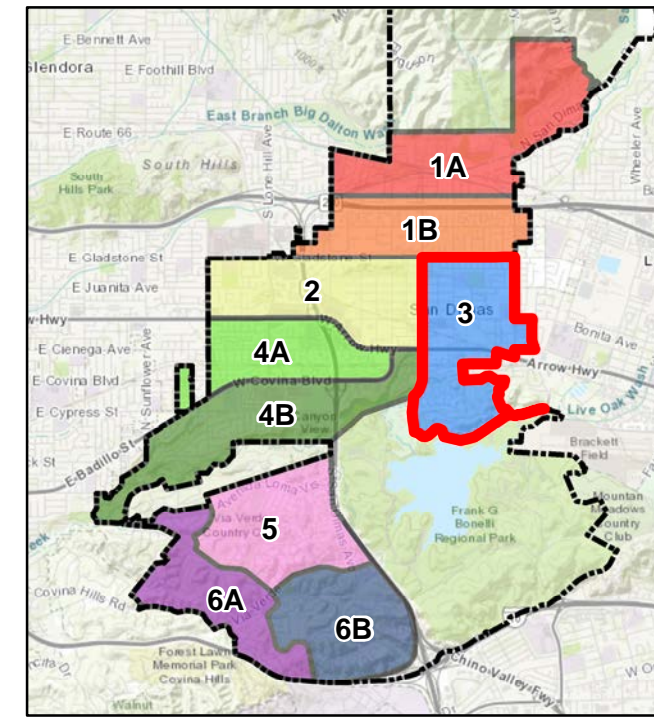

#### SS ZONES

- 2** MONDAY
- 3** MONDAY
- 1A** WEDNESDAY
- 1B** WEDNESDAY
- 4A** THURSDAY
- 4B** THURSDAY
- 6A** THURSDAY
- 6B** THURSDAY
- 5** FRIDAY

See Street Sweeping Calendar

- Streets
- Freeways
- City Limit

STREET SWEEPING ZONES  
CITY OF SAN DIMAS

**2**

**Legend**

**SS ZONES**

- 2** MONDAY
- 3** MONDAY
- 1A** WEDNESDAY
- 1B** WEDNESDAY
- 4A** THURSDAY
- 4B** THURSDAY
- 6A** THURSDAY
- 6B** THURSDAY
- 5** FRIDAY

See Street Sweeping Calendar

- Streets
- Freeways
- City Limit

# STREET SWEEPING ZONES CITY OF SAN DIMAS