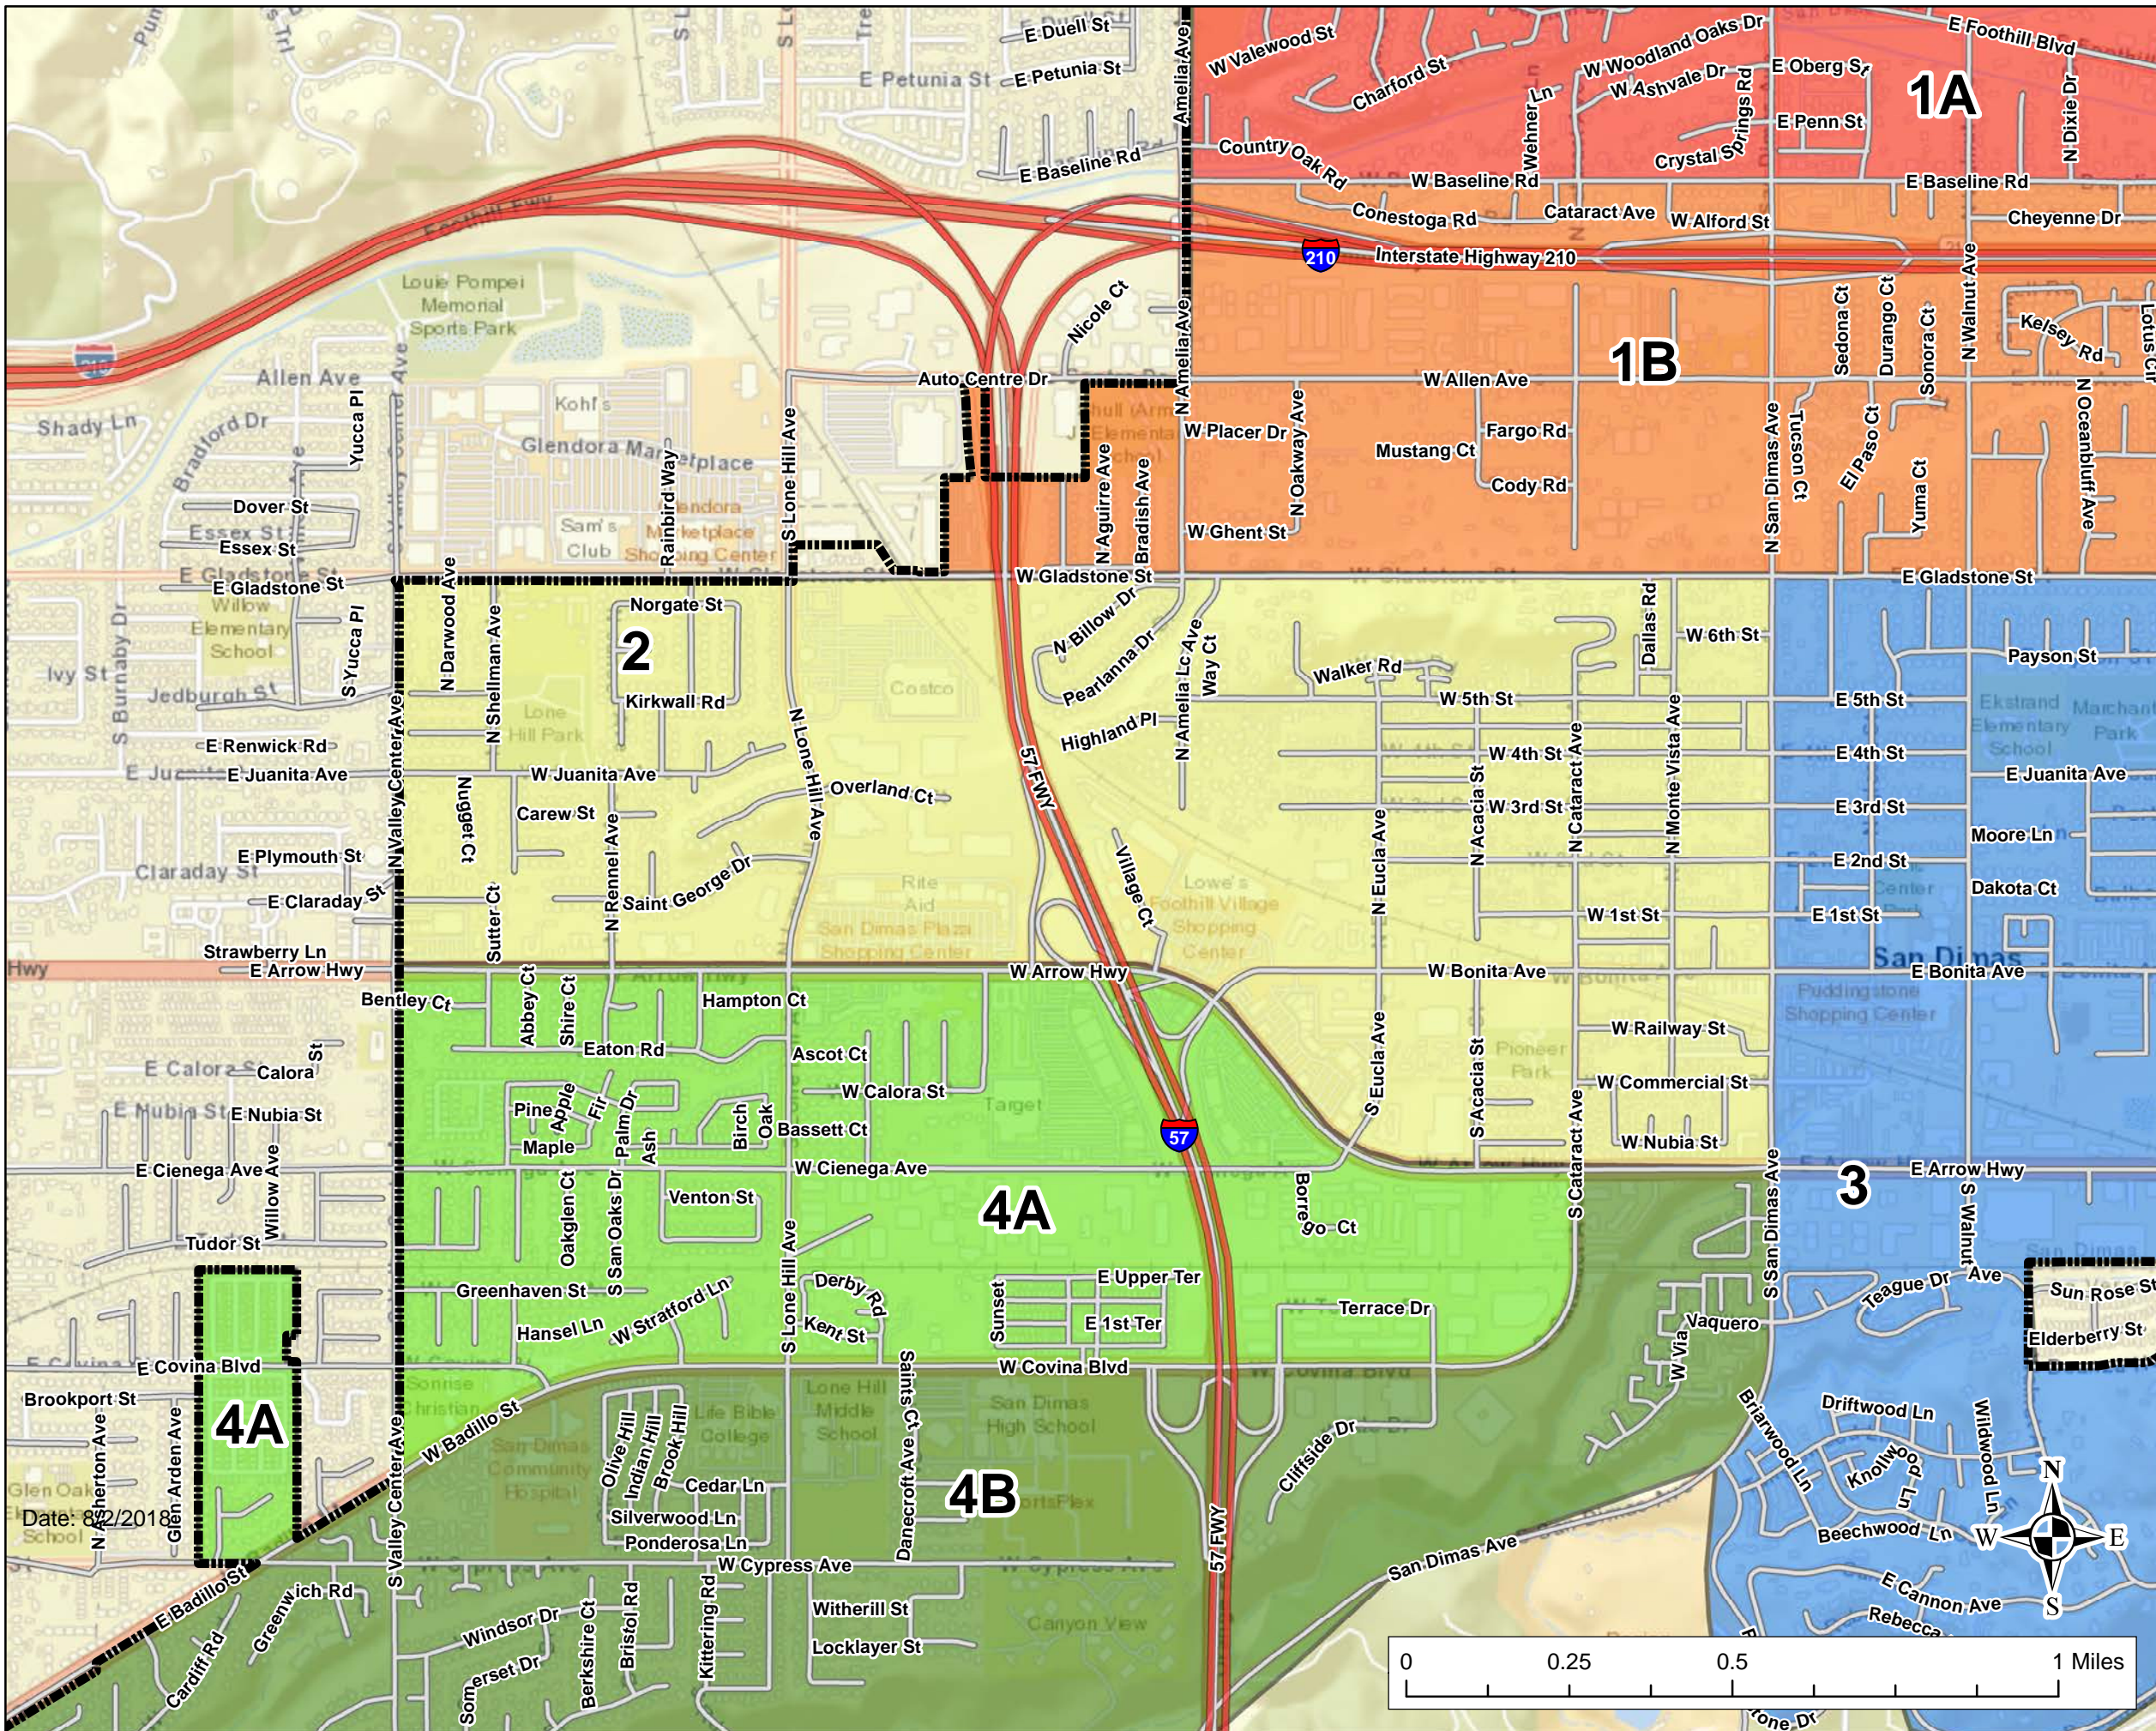

### Legend

#### SS ZONES

- 2** MONDAY
- 3** MONDAY
- 1A** WEDNESDAY
- 1B** WEDNESDAY
- 4A** THURSDAY
- 4B** THURSDAY
- 6A** THURSDAY
- 6B** THURSDAY
- 5** FRIDAY

See Street Sweeping Calendar

- Streets
- Freeways
- City Limit

STREET SWEEPING ZONES  
CITY OF SAN DIMAS

**2**

**Legend**

**SS ZONES**

- 2** MONDAY
- 3** MONDAY
- 1A** WEDNESDAY
- 1B** WEDNESDAY
- 4A** THURSDAY
- 4B** THURSDAY
- 6A** THURSDAY
- 6B** THURSDAY
- 5** FRIDAY