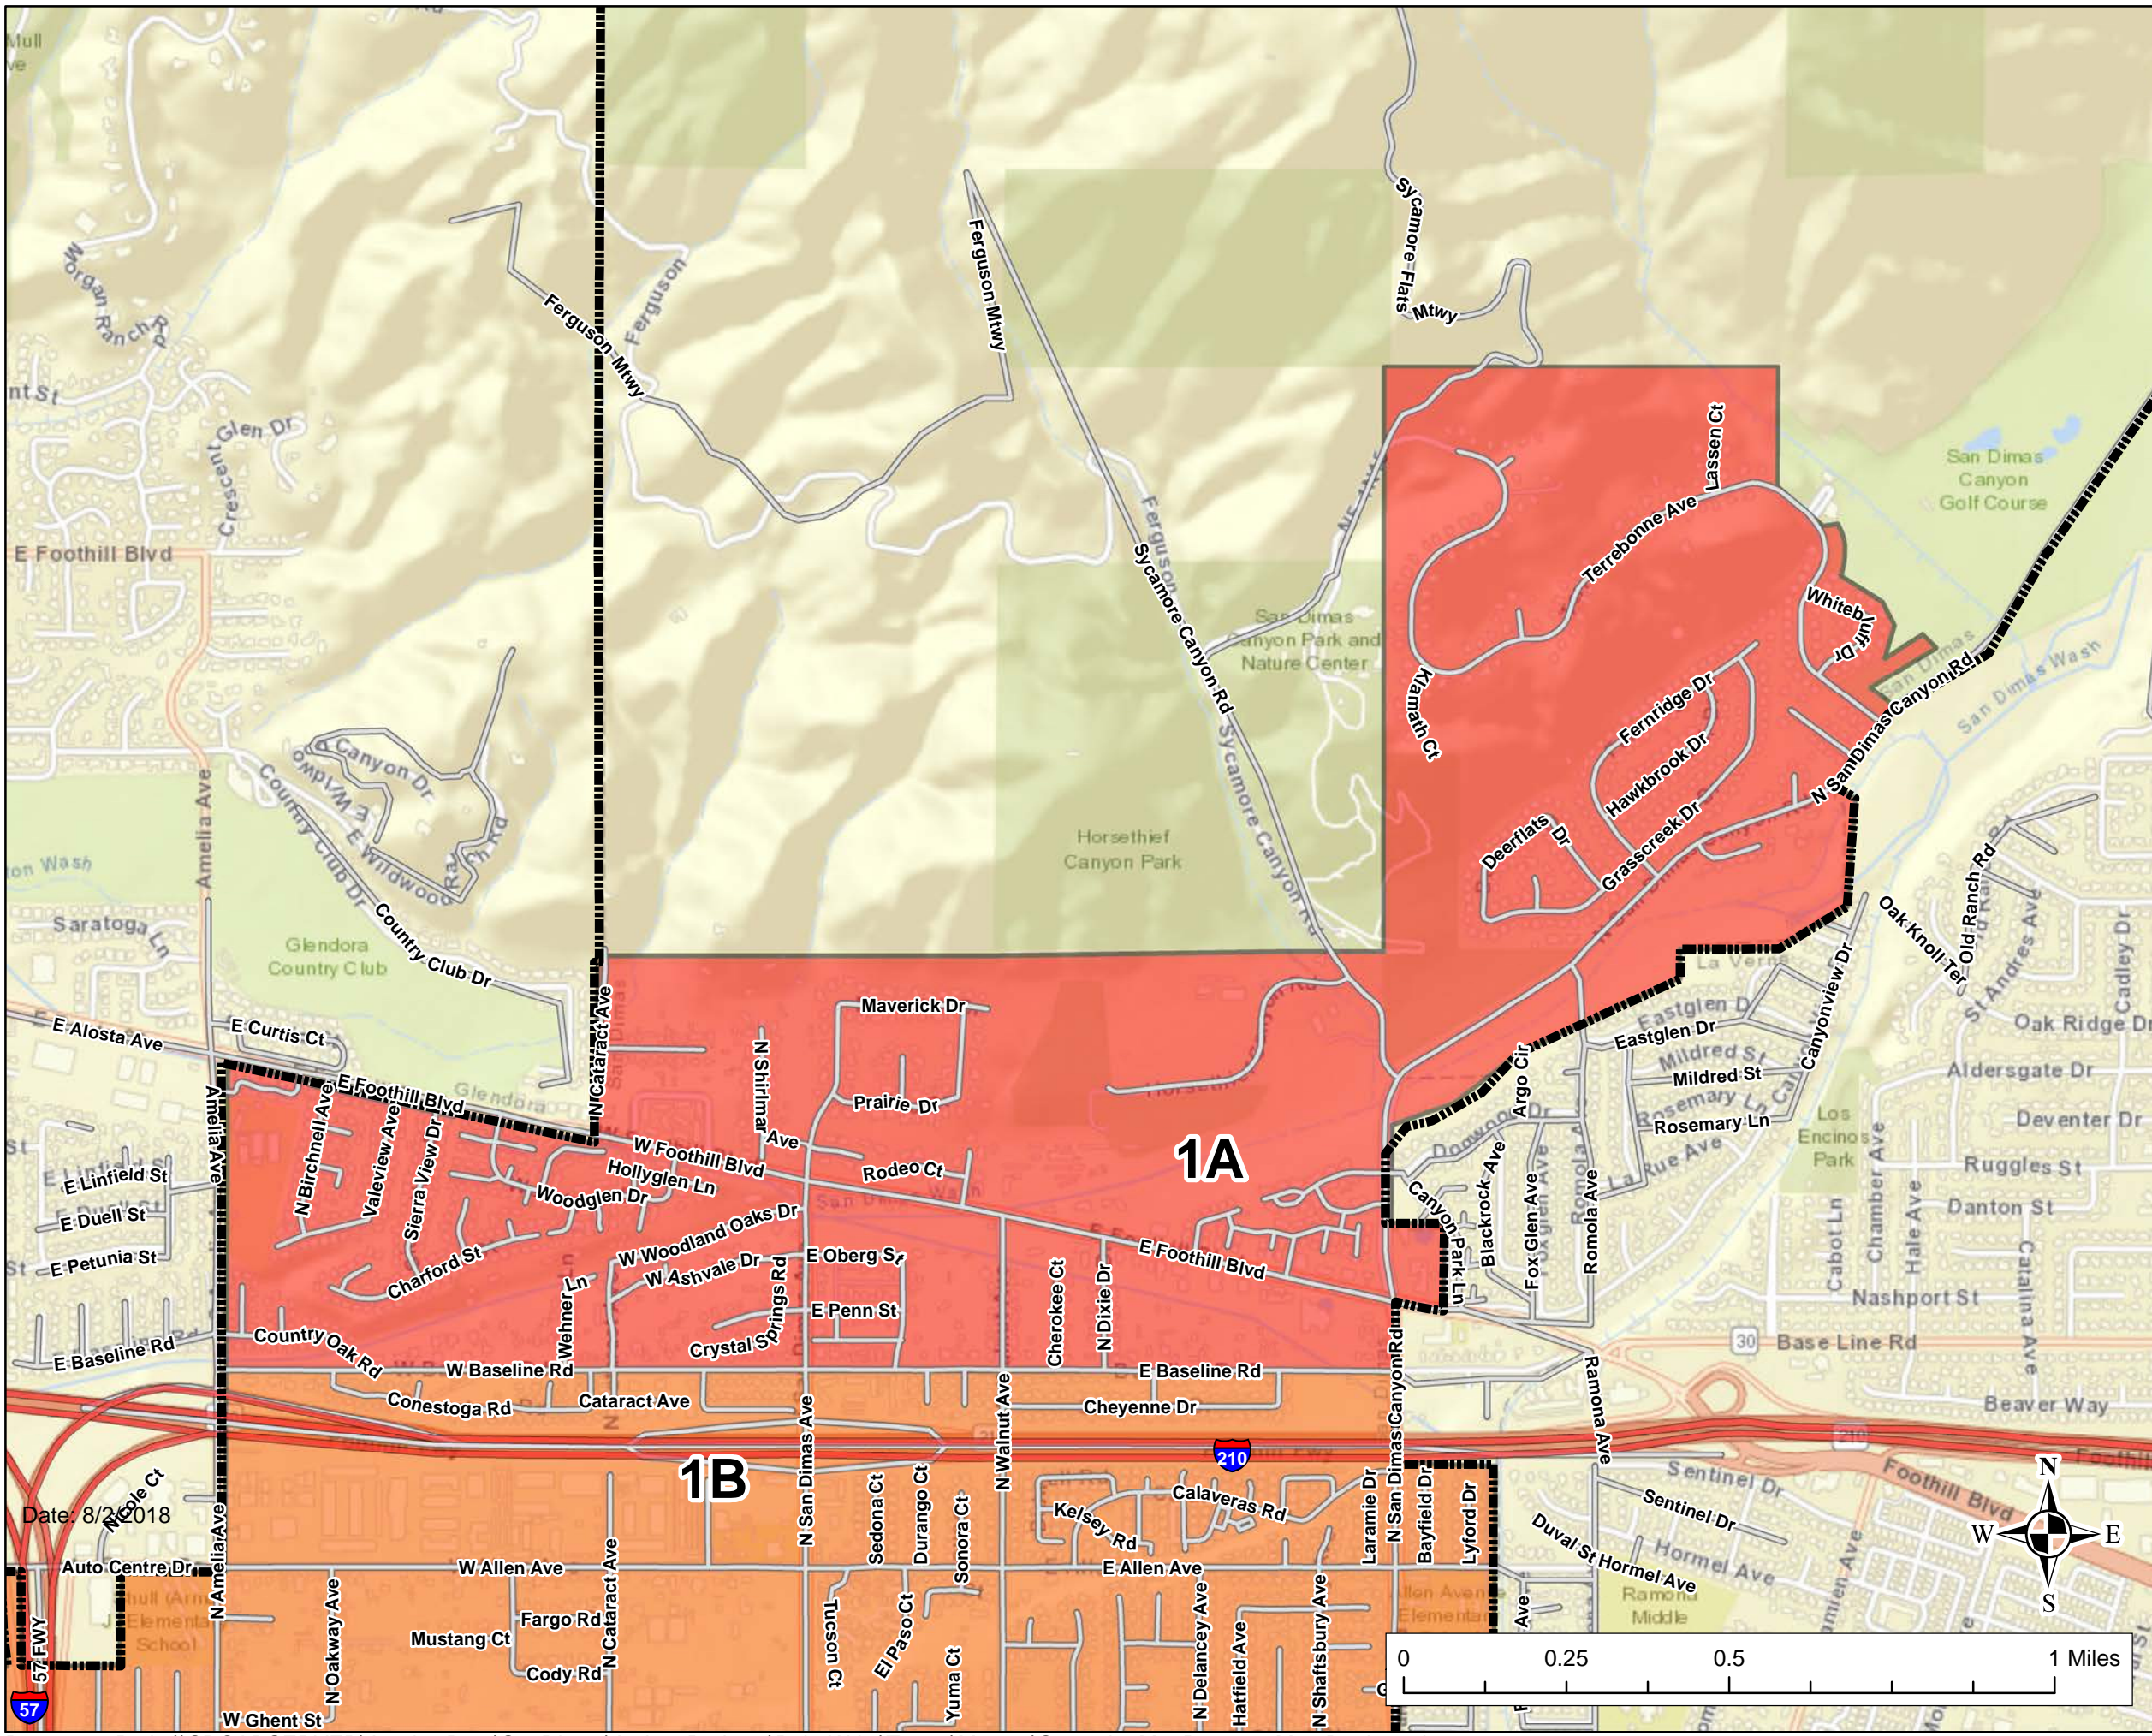

### SS ZONES

- 2** MONDAY
- 3** MONDAY
- 1A** WEDNESDAY
- 1B** WEDNESDAY
- 4A** THURSDAY
- 4B** THURSDAY
- 6A** THURSDAY
- 6B** THURSDAY
- 5** FRIDAY

See Street Sweeping Calendar  
For Dates of Service

- Streets
- Freeways
- City Limit

STREET SWEEPING ZONES  
CITY OF SAN DIMAS

**1A**

Legend

SS ZONES

- 2 MONDAY
- 3 MONDAY
- 1A WEDNESDAY
- 1B WEDNESDAY
- 4A THURSDAY
- 4B THURSDAY
- 6A THURSDAY
- 6B THURSDAY
- 5 FRIDAY

See Street Sweeping Calendar